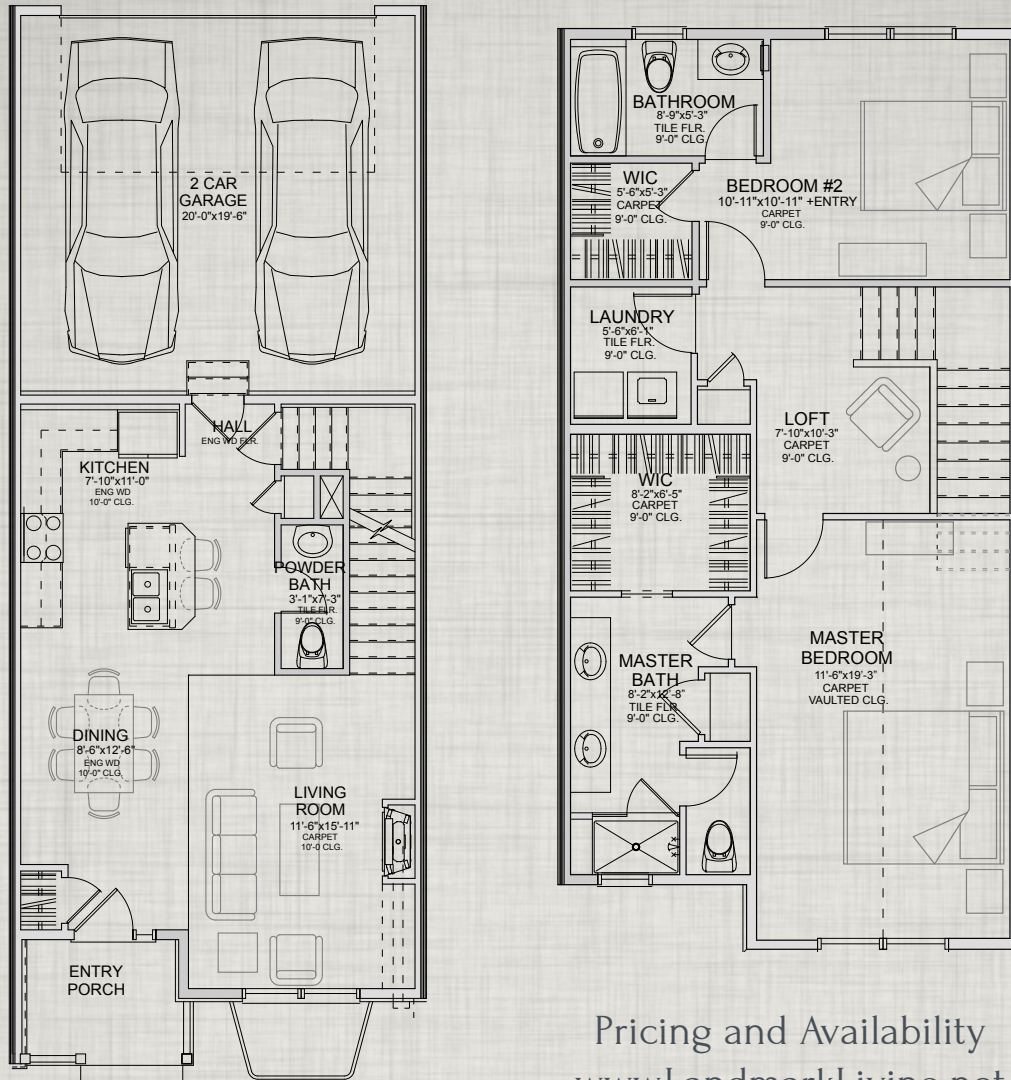

# TIMNATH RANCH

Pricing and Availability  
[www.LandmarkLiving.net](http://www.LandmarkLiving.net)

## Barrington

1,421 Finished Square Feet  
1,948 Total Square Feet  
2 Bedroom/Master Suites,  
2.5 Bath, 2 Car Garage, Basement

Actual floor plan and dimensions may vary from artists rendering. Specifications and pricing may change without notice. Builder reserves the right to substitute materials and features of equal or better quality without home buyer approval.