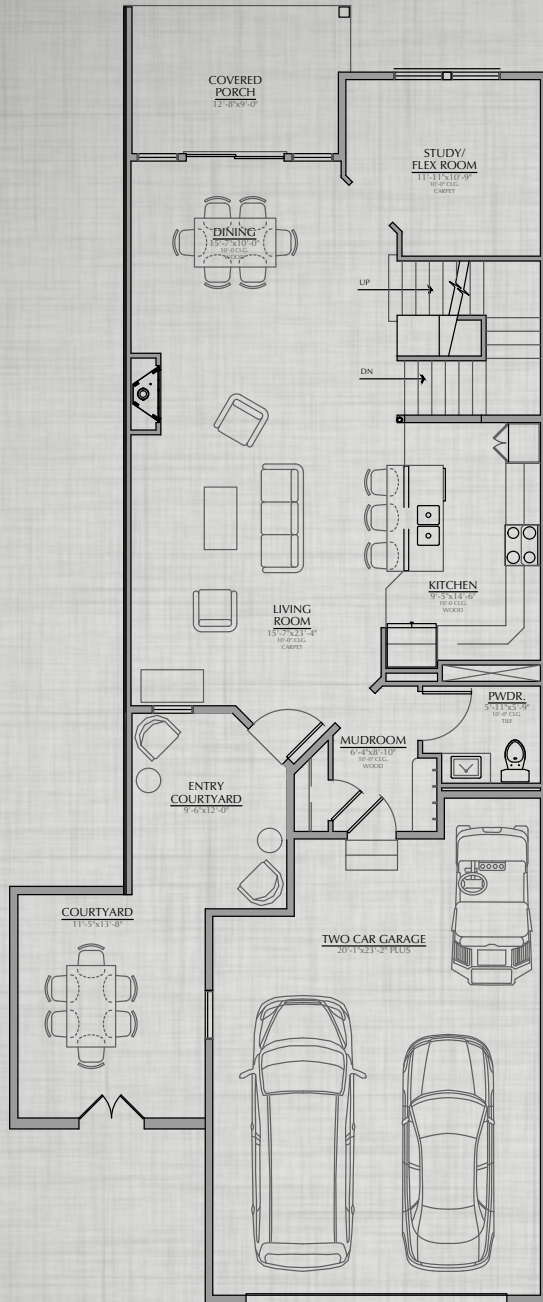

HARMONY TOWNHOMES

LANDMARK
Homes

Pricing and Availability
www.LandmarkLiving.net

VICTORIA

2,179 Finished Square Feet
3,175 Total Square Feet
3 Bedroom & Flex Room,
2.5 Bath, 2 Car Garage, Basement

Actual floor plan and dimensions may vary from artists rendering. Specifications and pricing may change without notice. Builder reserves the right to substitute materials and features of equal or better quality without home buyer approval.