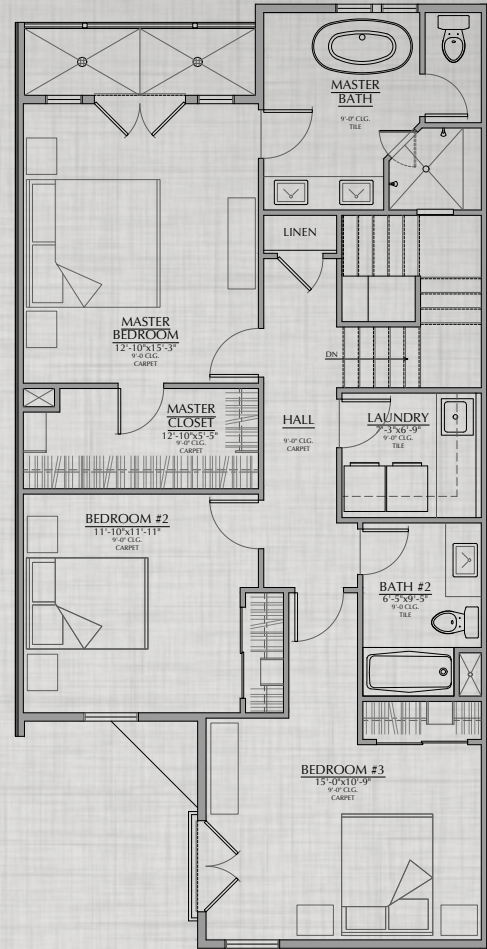

HARMONY TOWNHOMES

LANDMARK
Homes

Pricing and Availability
www.LandmarkLiving.net

VICTORIA

2,179 Finished Square Feet
3,175 Total Square Feet
3 Bedroom & Flex Room,
2.5 Bath, 2 Car Garage, Basement

Actual floor plan and dimensions may vary from artists rendering. Specifications and pricing may change without notice. Builder reserves the right to substitute materials and features of equal or better quality without home buyer approval.