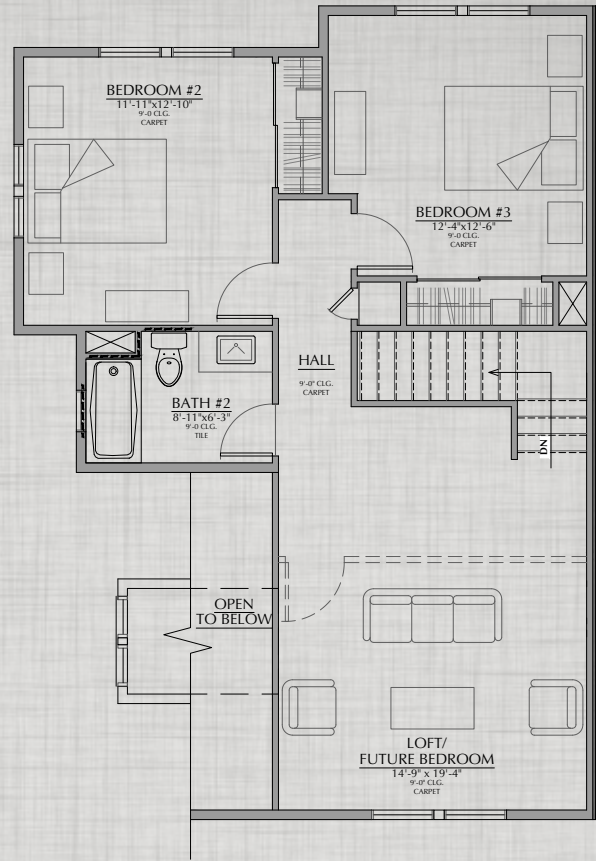

HARMONY TOWNHOMES

LANDMARK
Homes

Pricing and Availability
www.LandmarkLiving.net

SILVERDALE

2,077 Finished Square Feet
3,250 Total Square Feet
Main Floor Master, 3 Bedroom
& Loft, 2.5 Bath, 2 Car Garage, Basement