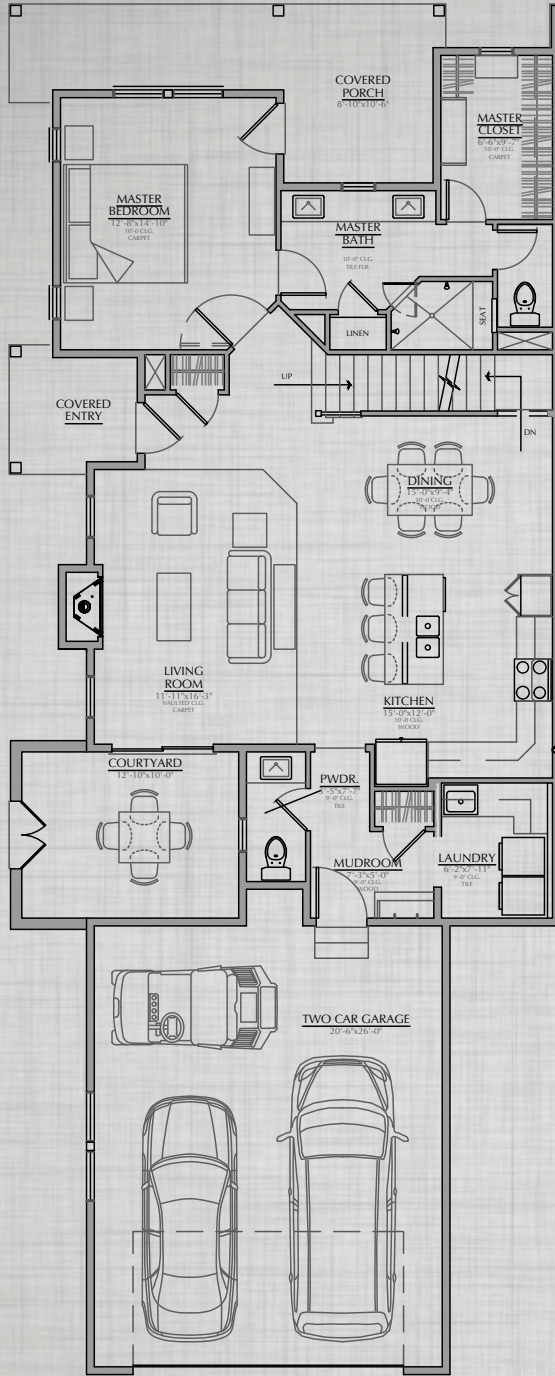

HARMONY TOWNHOMES

LANDMARK
Homes

Pricing and Availability
www.LandmarkLiving.net

SILVERDALE

2,077 Finished Square Feet
3,250 Total Square Feet
Main Floor Master, 3 Bedroom
& Loft, 2.5 Bath, 2 Car Garage, Basement

Actual floor plan and dimensions may vary from artists rendering. Specifications and pricing may change without notice. Builder reserves the right to substitute materials and features of equal or better quality without home buyer approval.