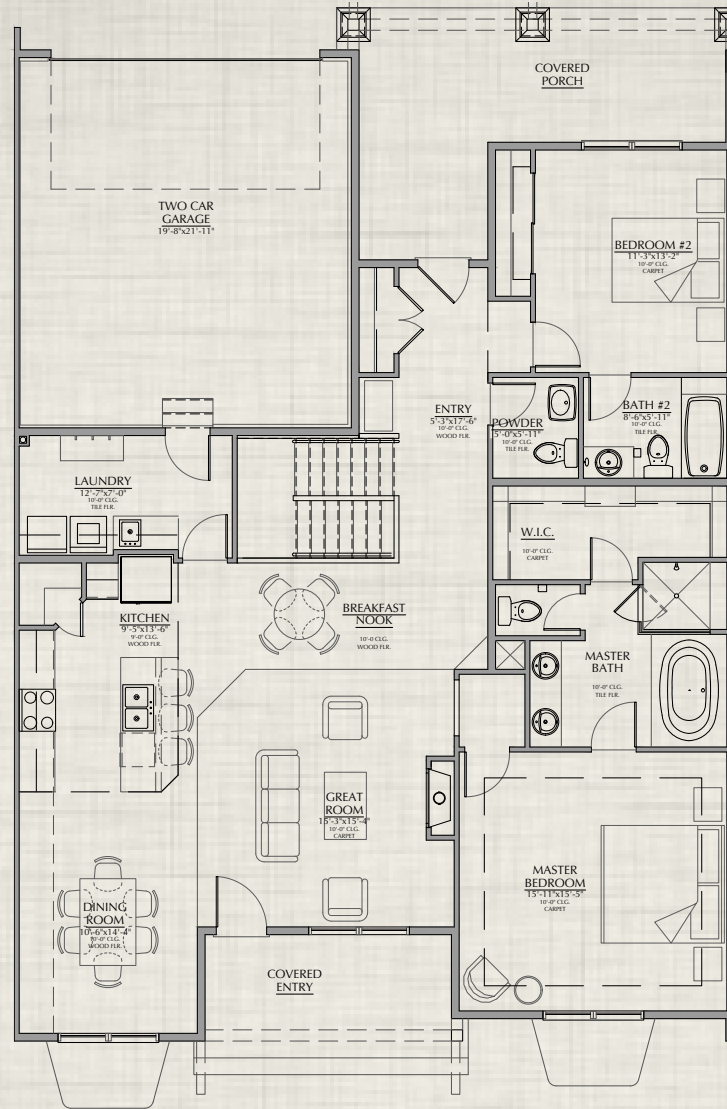

## Larkspur

1,785 Finished Square Feet | 3,463 Total Square Feet  
2 Bedroom, 2.5 Bath, 2 Car Garage, Basement

Actual floor plan and dimensions may vary from artists rendering. Specifications and pricing may change without notice. Builder reserves the right to substitute materials and features of equal or better quality without home buyer approval.