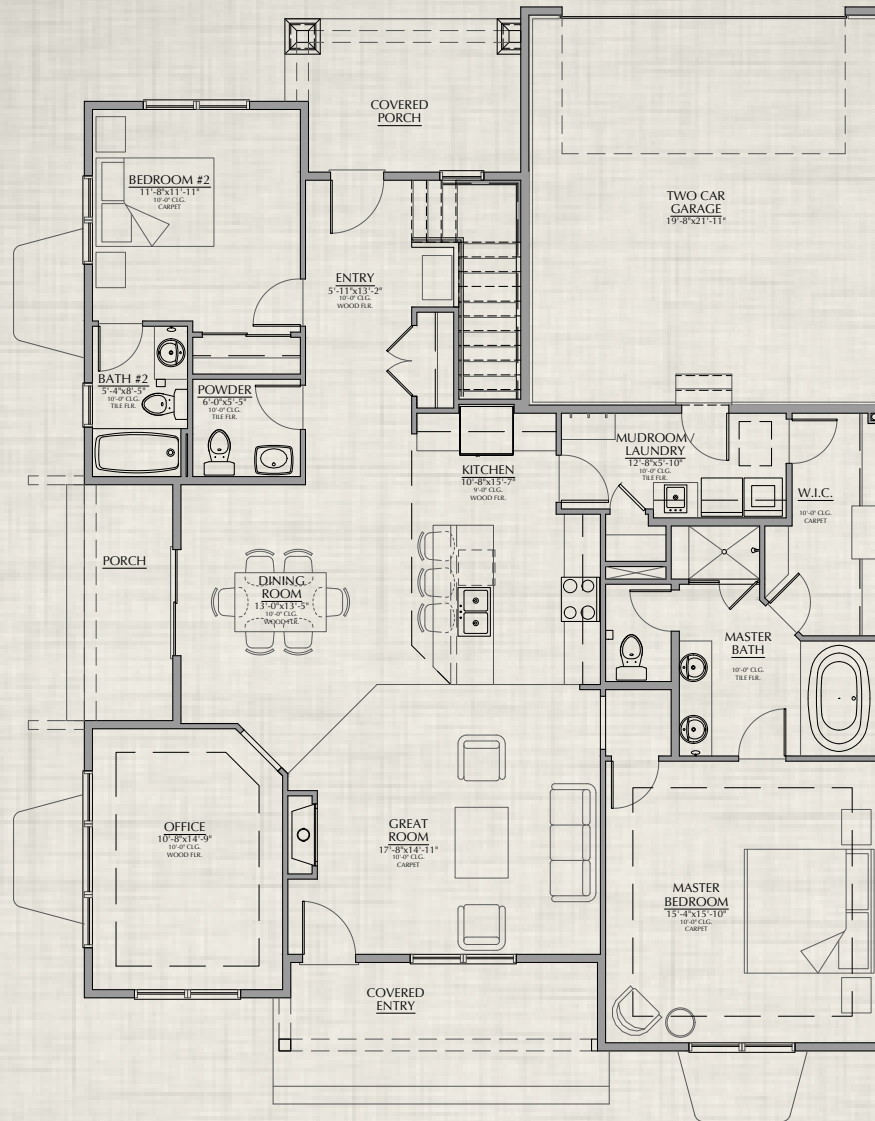

THE COTTAGES AT COUNTRY FARMS VILLAGE

Columbine

1,848 - 1,865 Finished Square Feet | 3,576 - 3,608 Total Square Feet
2 Bedroom + Office, 2.5 Bath, 2 Car Garage, Basement

Actual floor plan and dimensions may vary from artists rendering. Specifications and pricing may change without notice. Builder reserves the right to substitute materials and features of equal or better quality without home buyer approval.