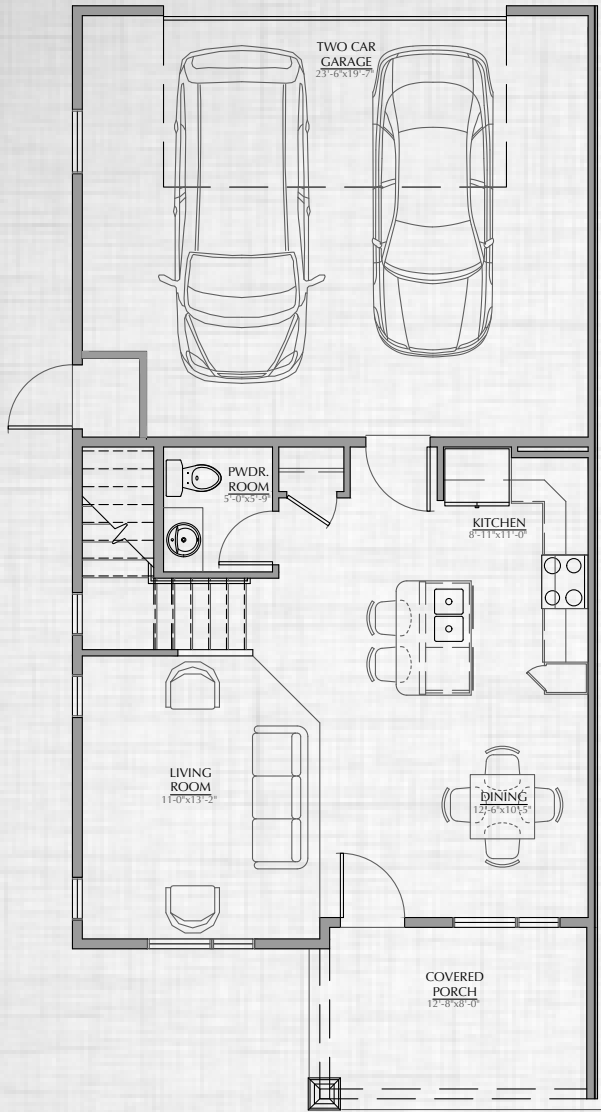

DISCOVERY AT THE LAKES AT CENTERRA

Timberline

1,567 Total Square Feet
3 Bedroom, 2.5 Bath, 2 Car Garage

Actual floor plan and dimensions may vary from artists rendering. Specifications and pricing may change without notice.
Builder reserves the right to substitute materials and features of equal or better quality without home buyer approval.