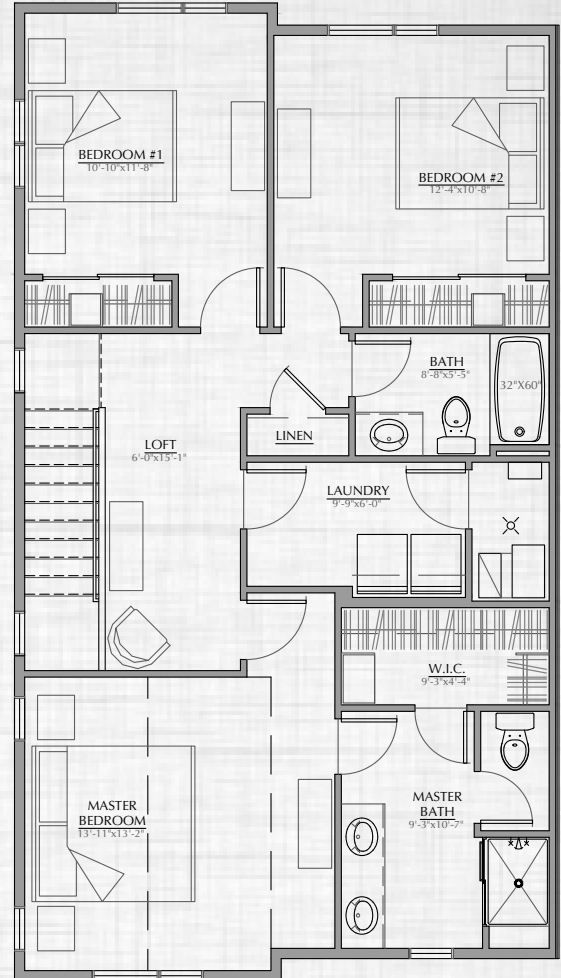

DISCOVERY AT THE LAKES AT CENTERRA

Timberline

1,567 Total Square Feet
3 Bedroom, 2.5 Bath, 2 Car Garage

Actual floor plan and dimensions may vary from artists rendering. Specifications and pricing may change without notice.
Builder reserves the right to substitute materials and features of equal or better quality without home buyer approval.