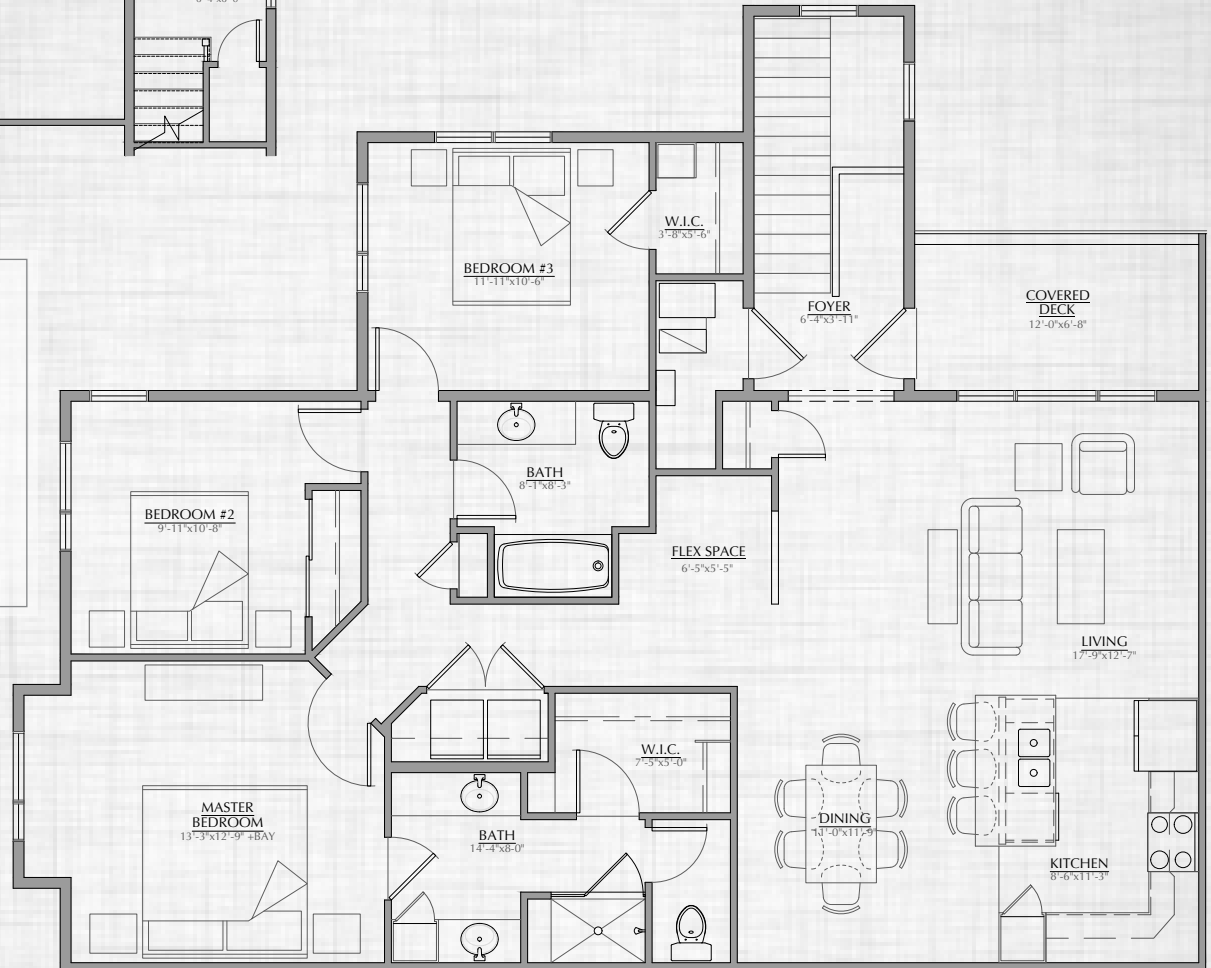

# DISCOVERY AT THE LAKES AT CENTERRA

## Monarch

1,509 Total Square Feet  
3 Bedroom, 2 Bath, 1 Car Garage

Actual floor plan and dimensions may vary from artists rendering. Specifications and pricing may change without notice. Builder reserves the right to substitute materials and features of equal or better quality without home buyer approval.