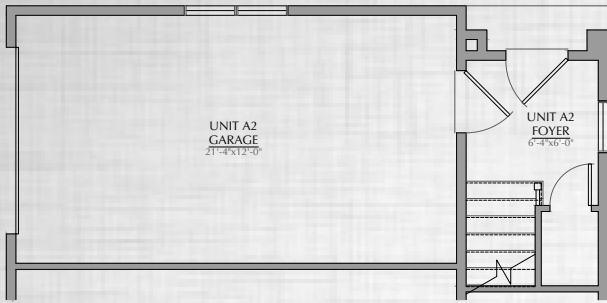

## Monarch

1,509 Total Square Feet  
3 Bedroom, 2 Bath, 1 Car Garage

Actual floor plan and dimensions may vary from artists rendering. Specifications and pricing may change without notice. Builder reserves the right to substitute materials and features of equal or better quality without home buyer approval.