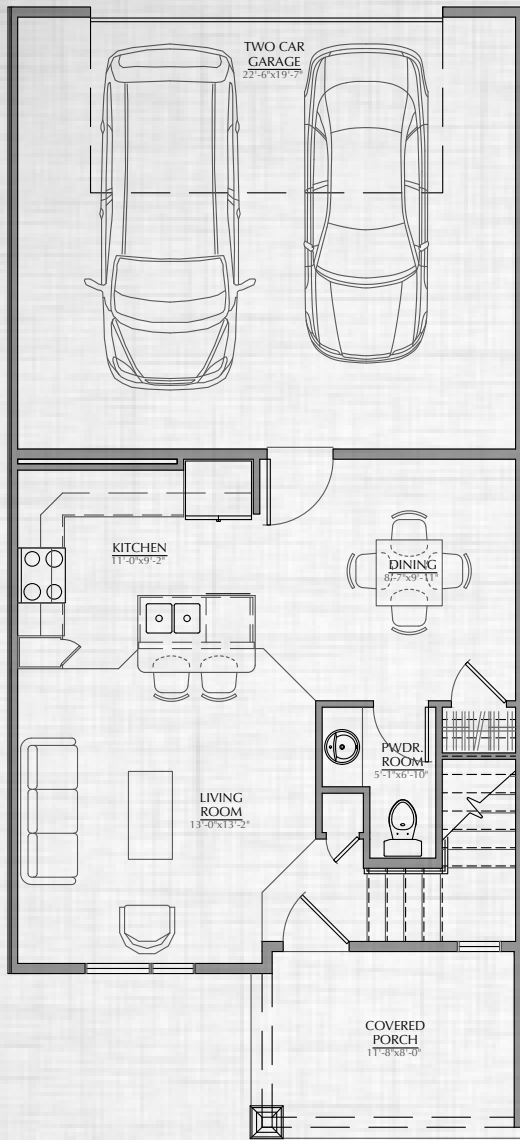

## Eldorado

1,394 Total Square Feet  
2 Bedroom, 2.5 Bath, 2 Car Garage

Actual floor plan and dimensions may vary from artists rendering. Specifications and pricing may change without notice. Builder reserves the right to substitute materials and features of equal or better quality without home buyer approval.