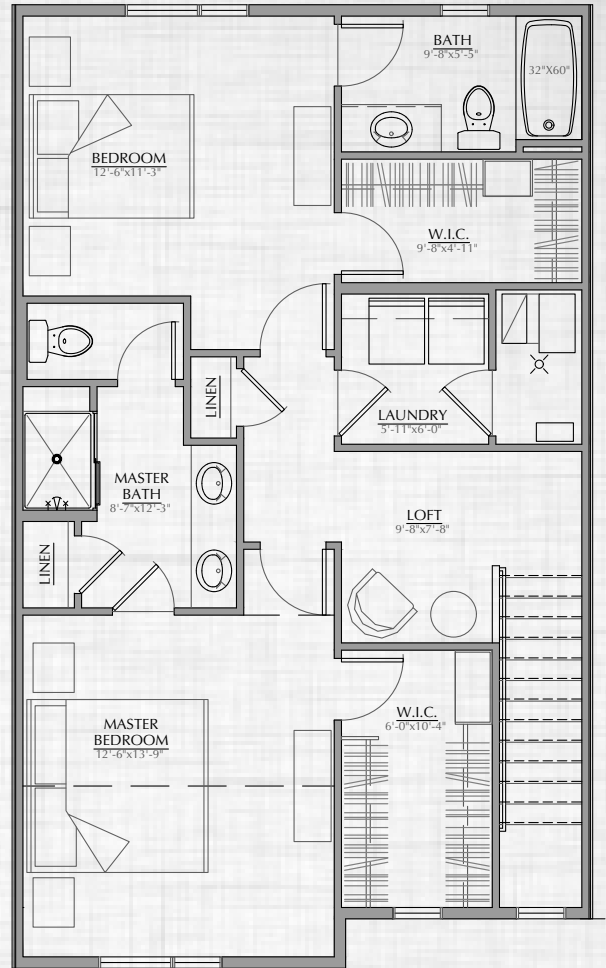

## Eldorado

1,394 Total Square Feet  
2 Bedroom, 2.5 Bath, 2 Car Garage

Actual floor plan and dimensions may vary from artists rendering. Specifications and pricing may change without notice. Builder reserves the right to substitute materials and features of equal or better quality without home buyer approval.