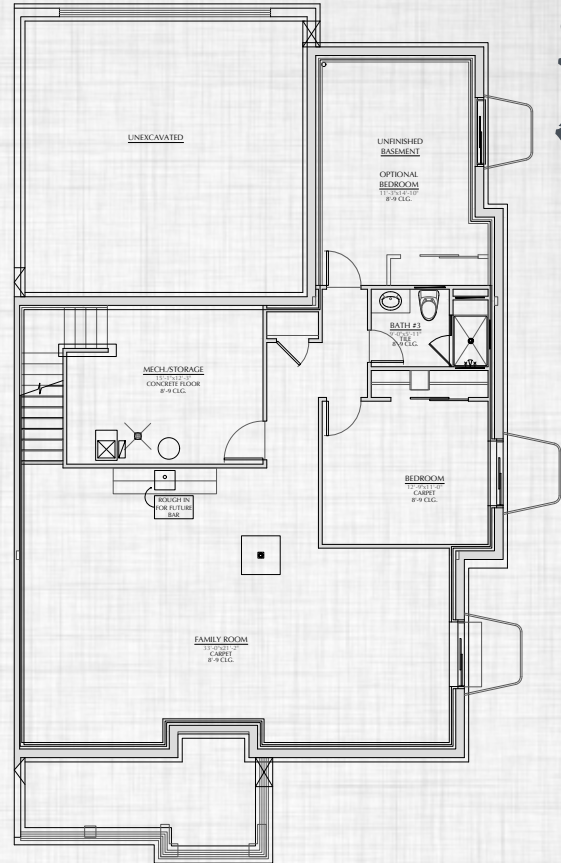

VERNAZZA

at **LA RIVA**
A Highland Meadows Community

Pricing and Availability
www.LandmarkLiving.net

Duxbury

2,559 Finished Square Feet
3,017 Total Square Feet (Full Basement)
3 Bedroom, 3.5 Bath, 2 Car Garage