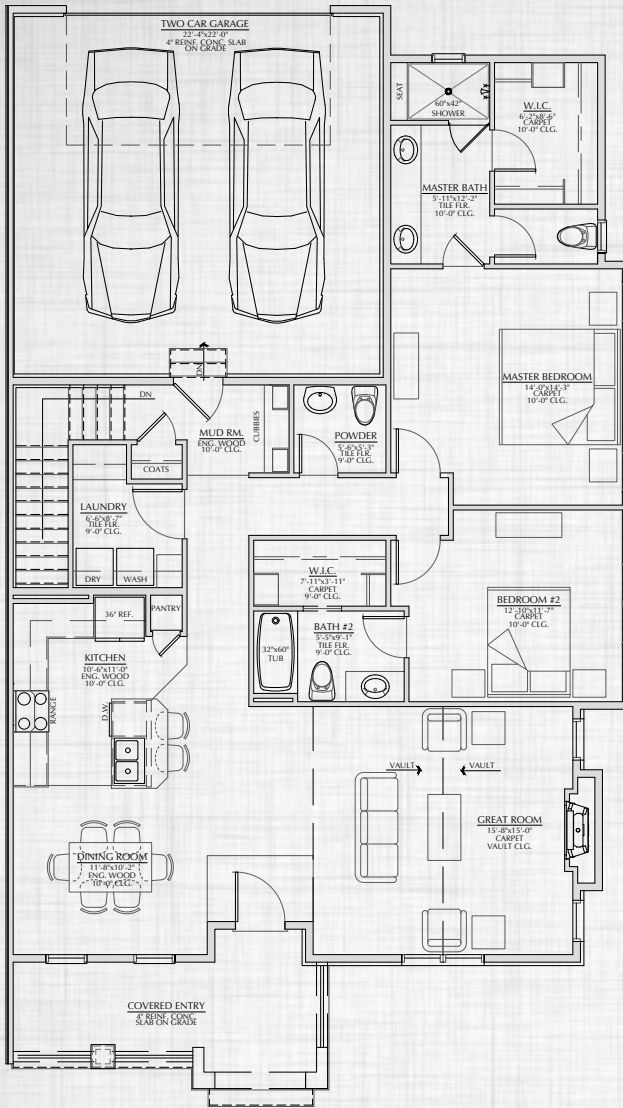

VERNAZZA

at **LA RIVA**
A Highland Meadows Community

Pricing and Availability
www.LandmarkLiving.net

Duxbury

2,559 Finished Square Feet
3,017 Total Square Feet (Full Basement)
3 Bedroom, 3.5 Bath, 2 Car Garage