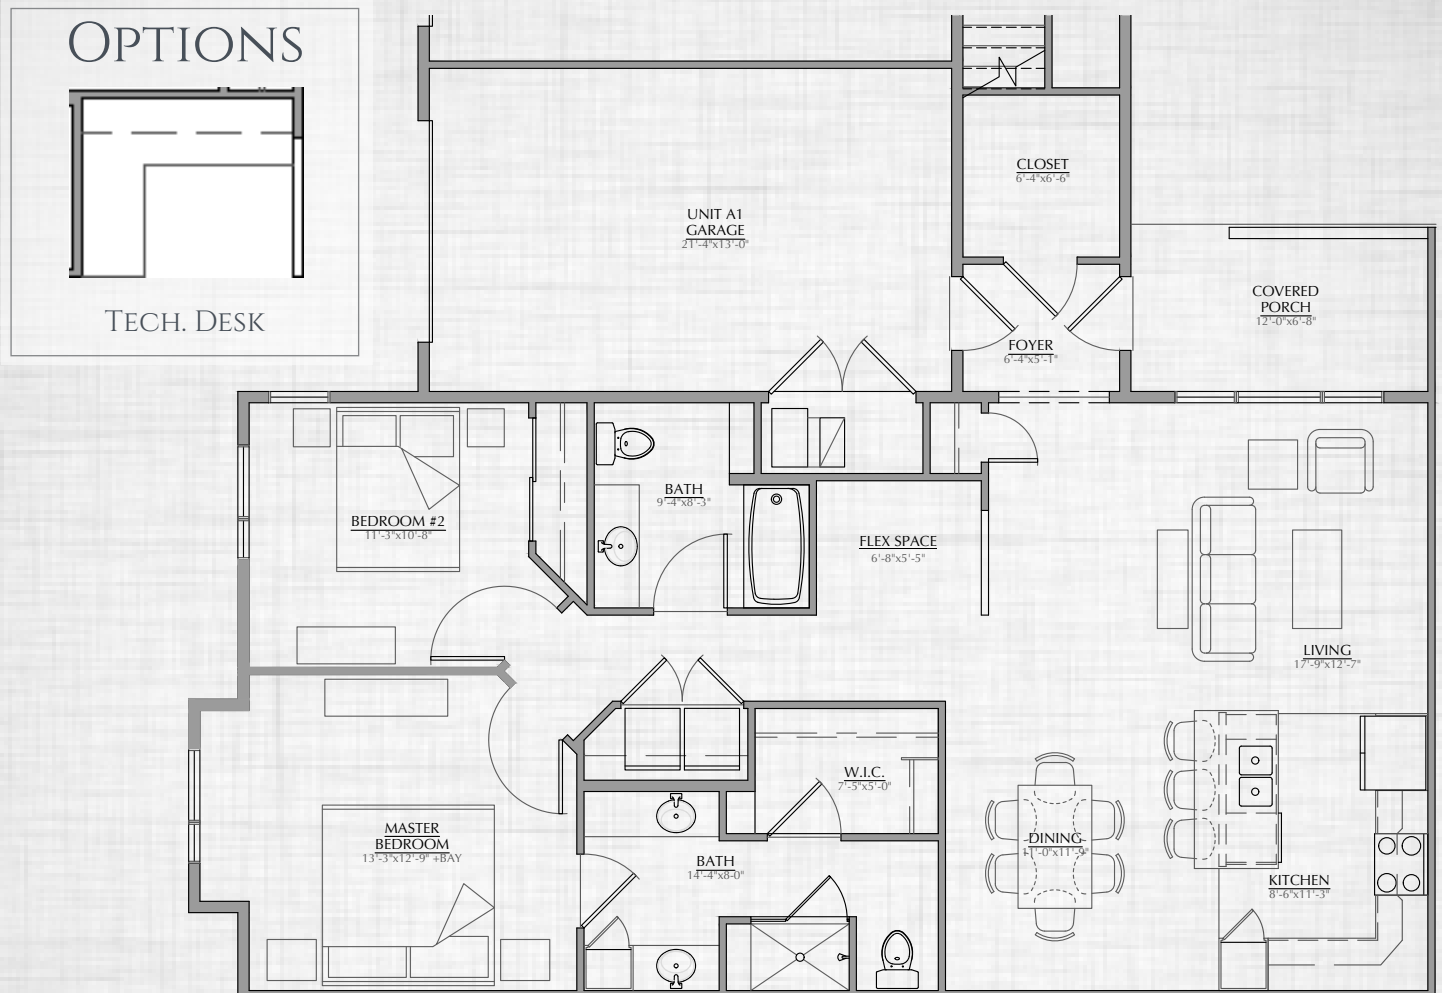

DISCOVERY AT THE LAKES AT CENTERRA

Cascade

1,264 Total Square Feet
2 Bedroom, 2 Bath, 1 Car Garage

Actual floor plan and dimensions may vary from artists rendering. Specifications and pricing may change without notice. Builder reserves the right to substitute materials and features of equal or better quality without home buyer approval.