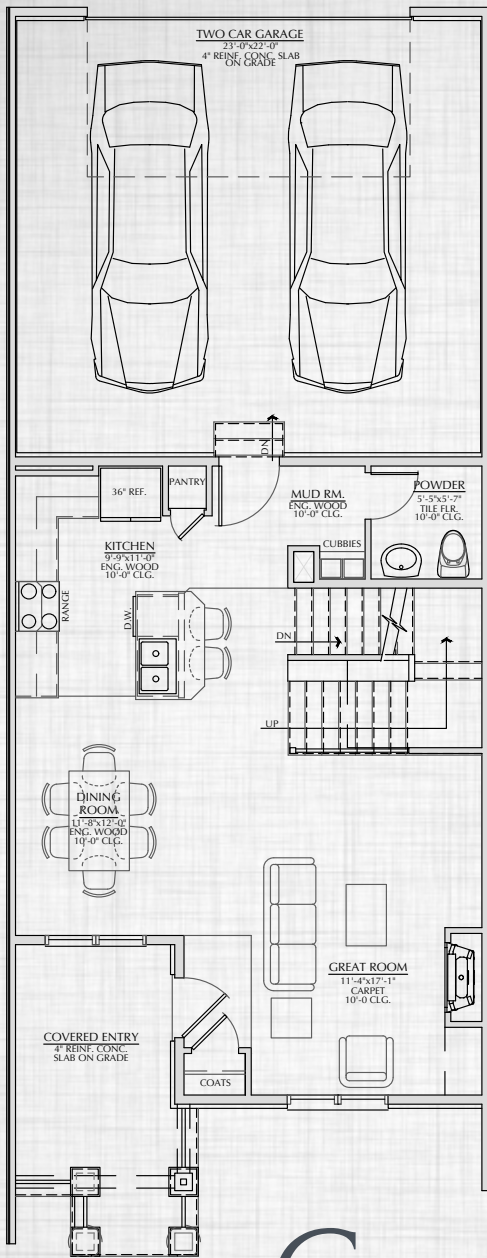

VERNAZZA

at **LA RIVA**
A Highland Meadows Community

Pricing and Availability
www.LandmarkLiving.net

Carolina

1,738 Finished Square Feet
2,405 Total Square Feet (Full Basement)
3 Bedroom, 2.5 Bath, 2 Car Garage