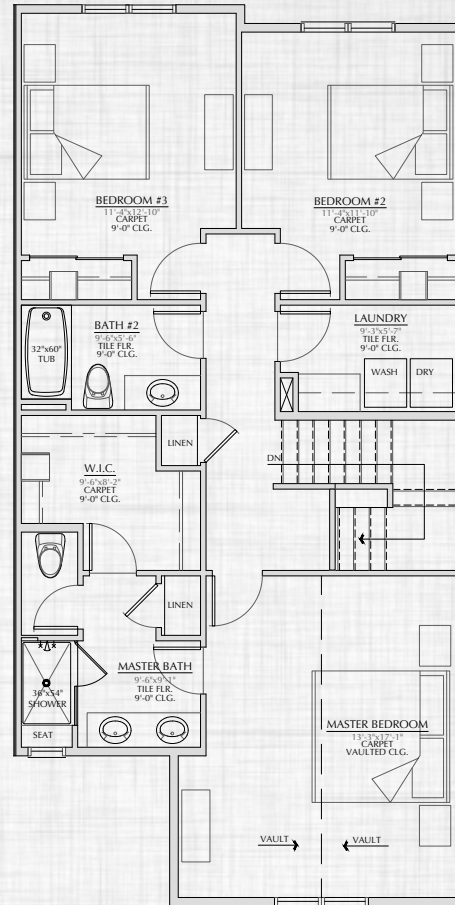

VERNAZZA

at **LA RIVA**
A Highland Meadows Community

Pricing and Availability
www.LandmarkLiving.net

Carolina

1,738 Finished Square Feet
2,405 Total Square Feet (Full Basement)
3 Bedroom, 2.5 Bath, 2 Car Garage