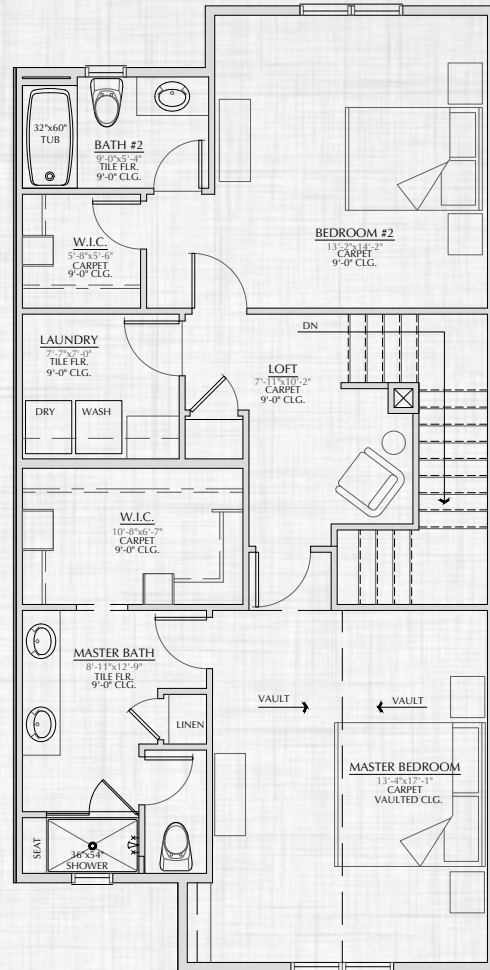

VERNAZZA

at **LA RIVA**
A Highland Meadows Community

Pricing and Availability
www.LandmarkLiving.net

Belmar

1,691 Finished Square Feet
2,369 Total Square Feet (Full Basement)
2 Bedroom/Master Suites, 2.5 Bath, 2 Car Garage