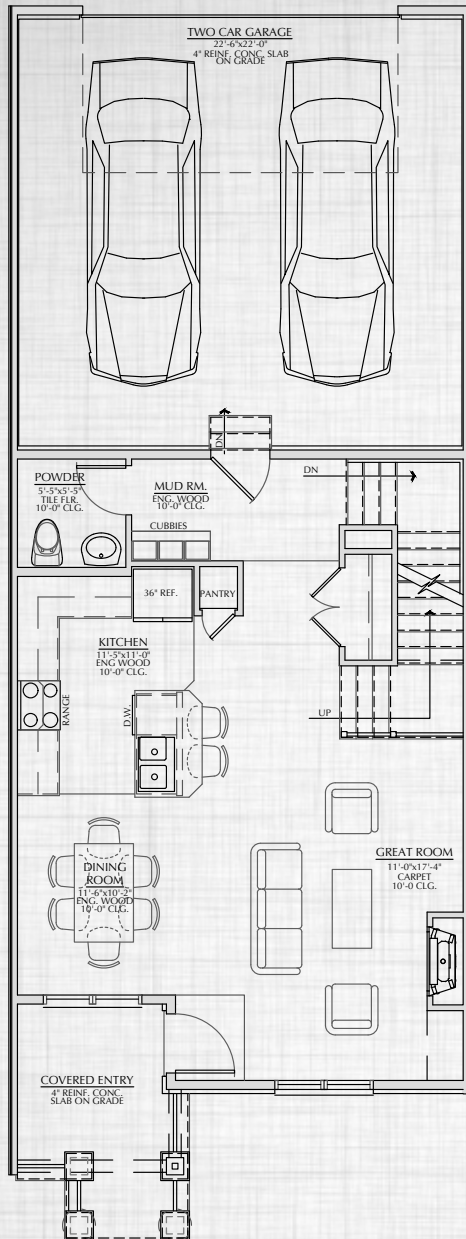

VERNAZZA

at **LA RIVA**
A Highland Meadows Community

Pricing and Availability
www.LandmarkLiving.net

Belmar

1,691 Finished Square Feet
2,369 Total Square Feet (Full Basement)
2 Bedroom/Master Suites, 2.5 Bath, 2 Car Garage