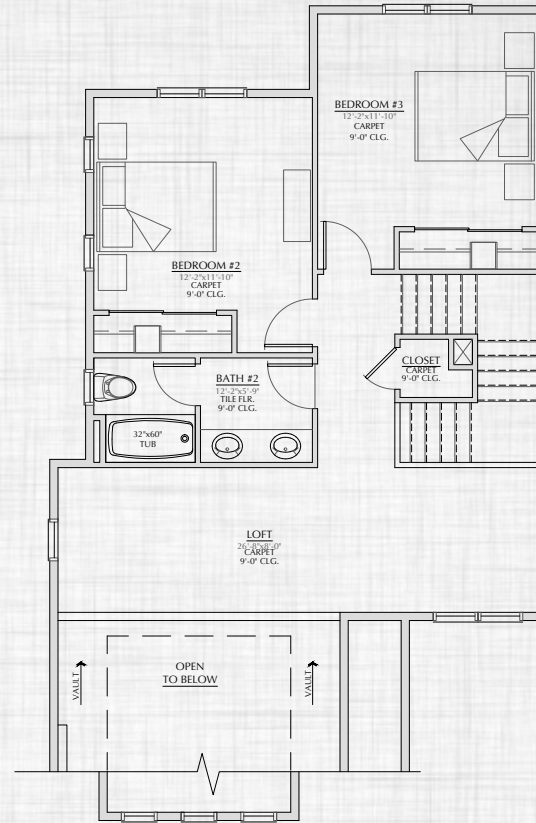

VERNAZZA

at **LA RIVA**
A Highland Meadows Community

Pricing and Availability
www.LandmarkLiving.net

Avalon

1,955 Finished Square Feet
3,043 Total Square Feet (Full Basement)
Main Floor Master, 3 Bedroom & Loft,
2.5 Bath, 2 Car Garage