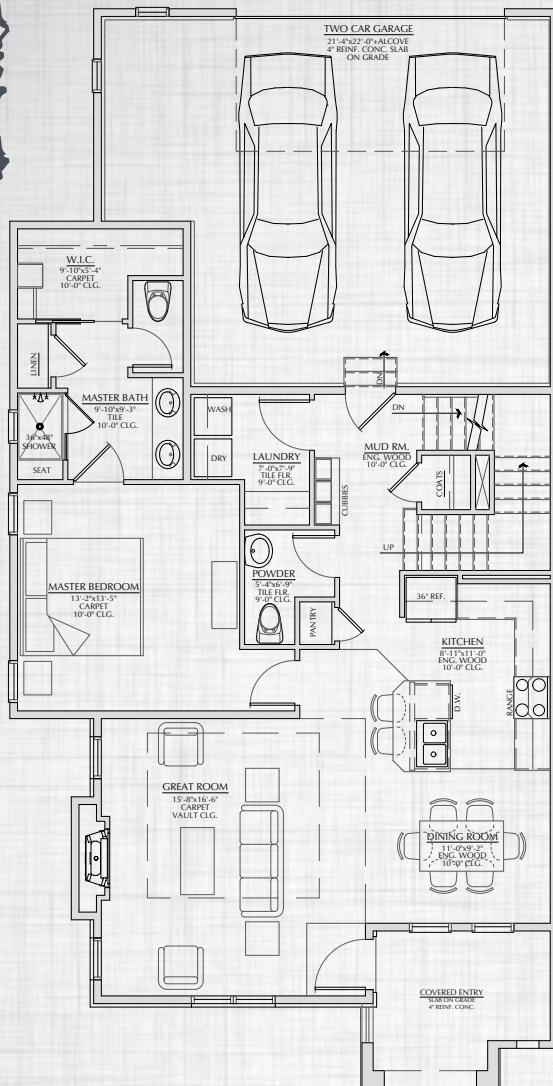

VERNAZZA

at **LA RIVA**
A Highland Meadows Community

Pricing and Availability
www.LandmarkLiving.net

Avalon

1,955 Finished Square Feet
3,043 Total Square Feet (Full Basement)
Main Floor Master, 3 Bedroom & Loft,
2.5 Bath, 2 Car Garage