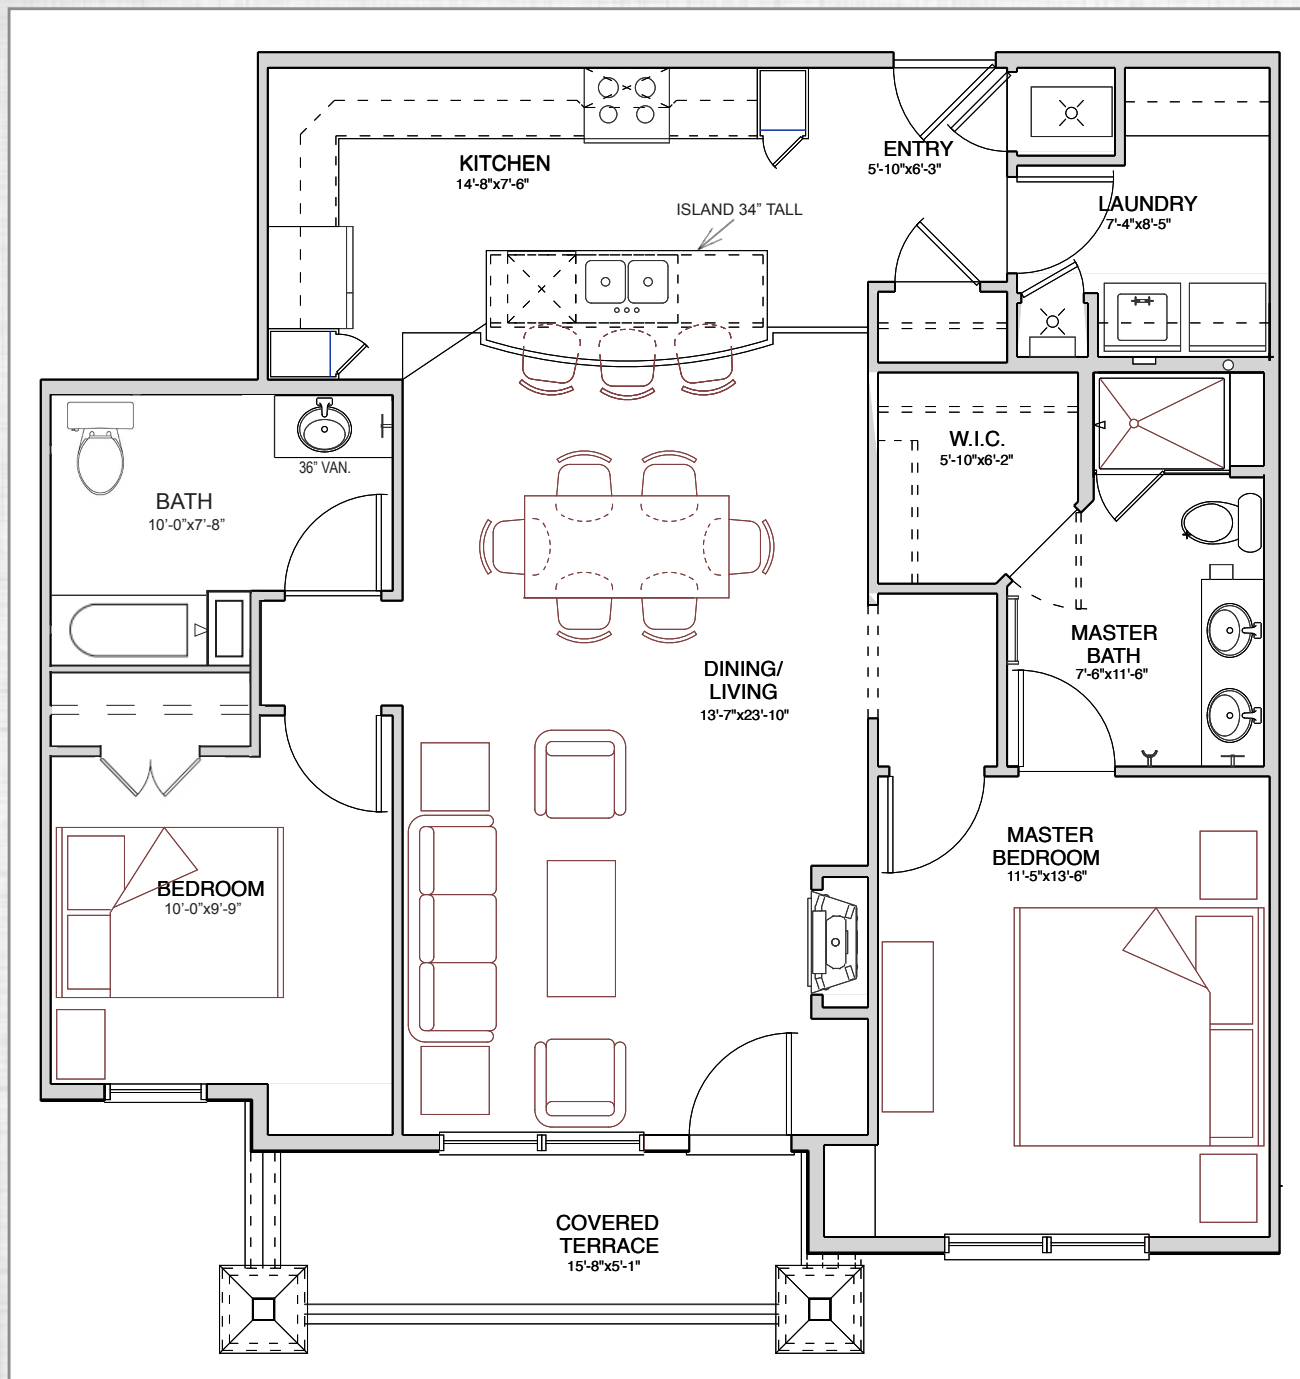

the flats AT CENTERRA

Harvard

2 Bedroom, 2 Bathroom
1,098 Square Feet

LANDMARK
Homes