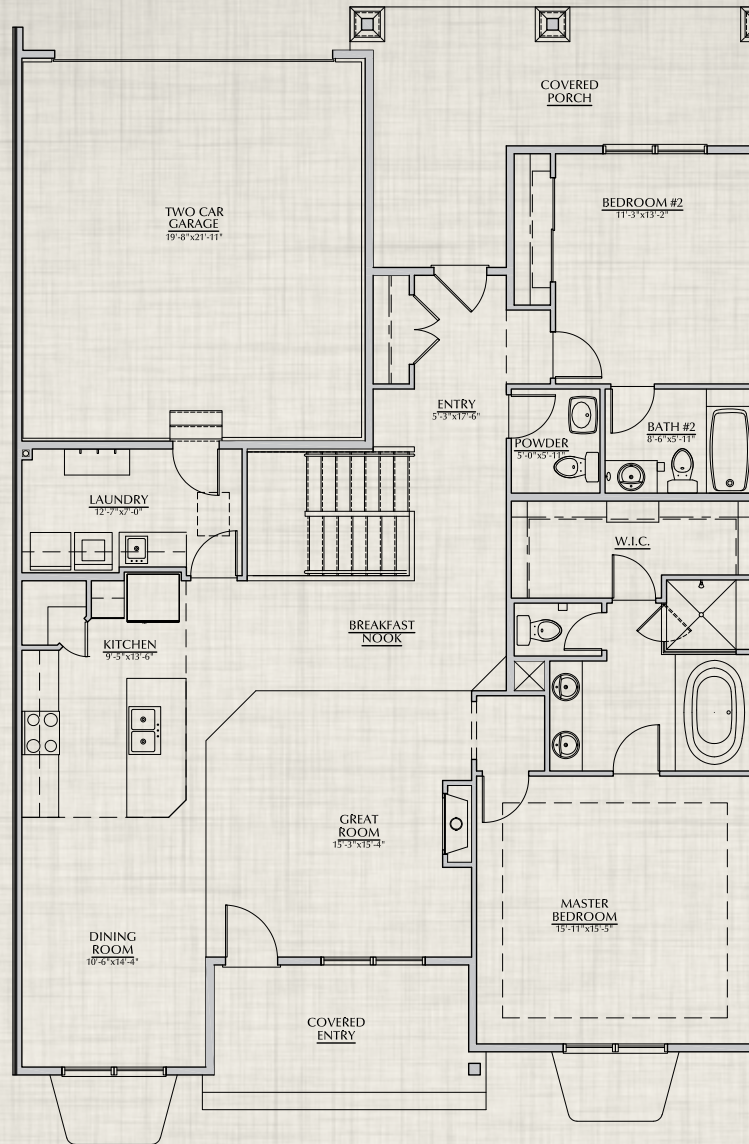

## Larkspur

1,785 Finished Square Feet 3,463 Total Square Feet  
2 Bedroom, 2.5 Bath, 2 Car Garage, Basement

Actual floor plan and dimensions may vary from artists rendering. Specifications and pricing may change without notice. Builder reserves the right to substitute materials and features of equal or better quality without home buyer approval.