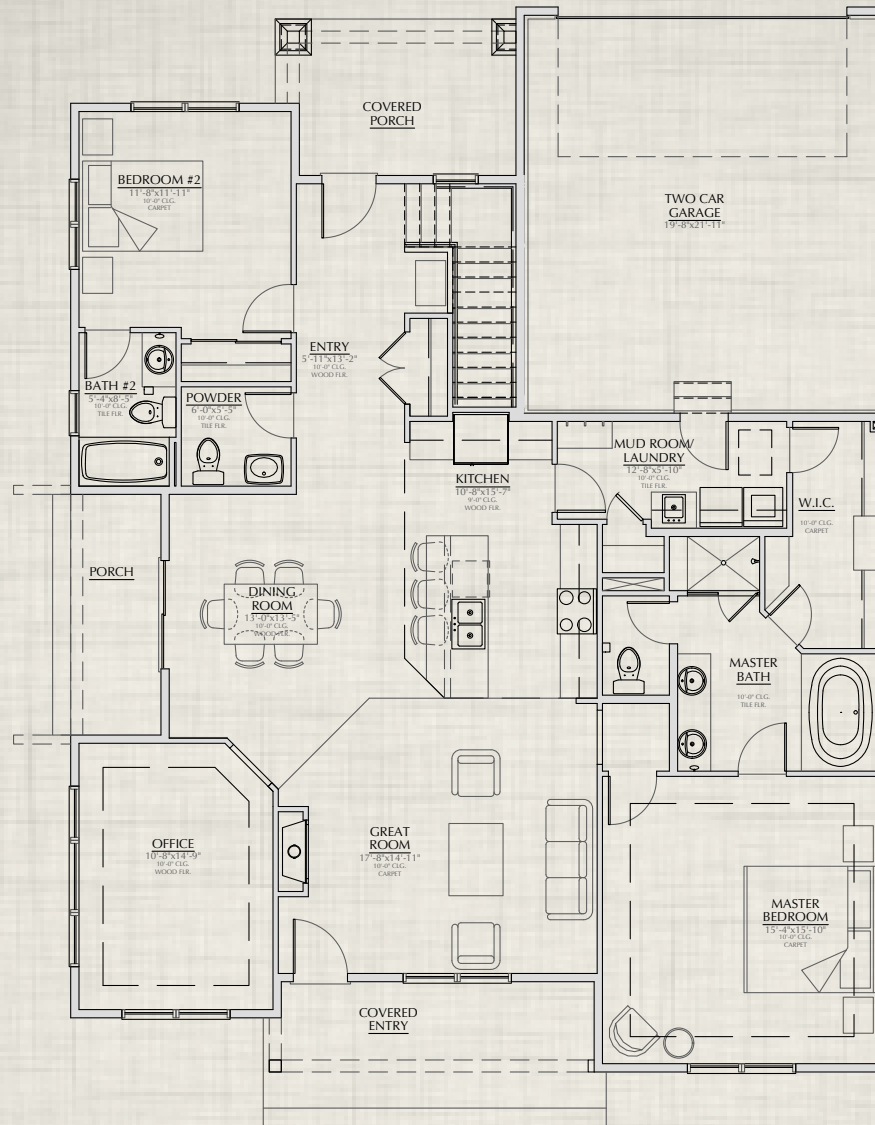

THE COTTAGES AT COUNTRY FARMS VILLAGE

Columbine

1,848 - 1,865 Finished Square Feet 3,576 - 3,608 Total Square Feet
2 Bedroom + Office 2.5 Bath, 2 Car Garage, Basement

Actual floor plan and dimensions may vary from artists rendering. Specifications and pricing may change without notice.
Builder reserves the right to substitute materials and features of equal or better quality without home buyer approval.