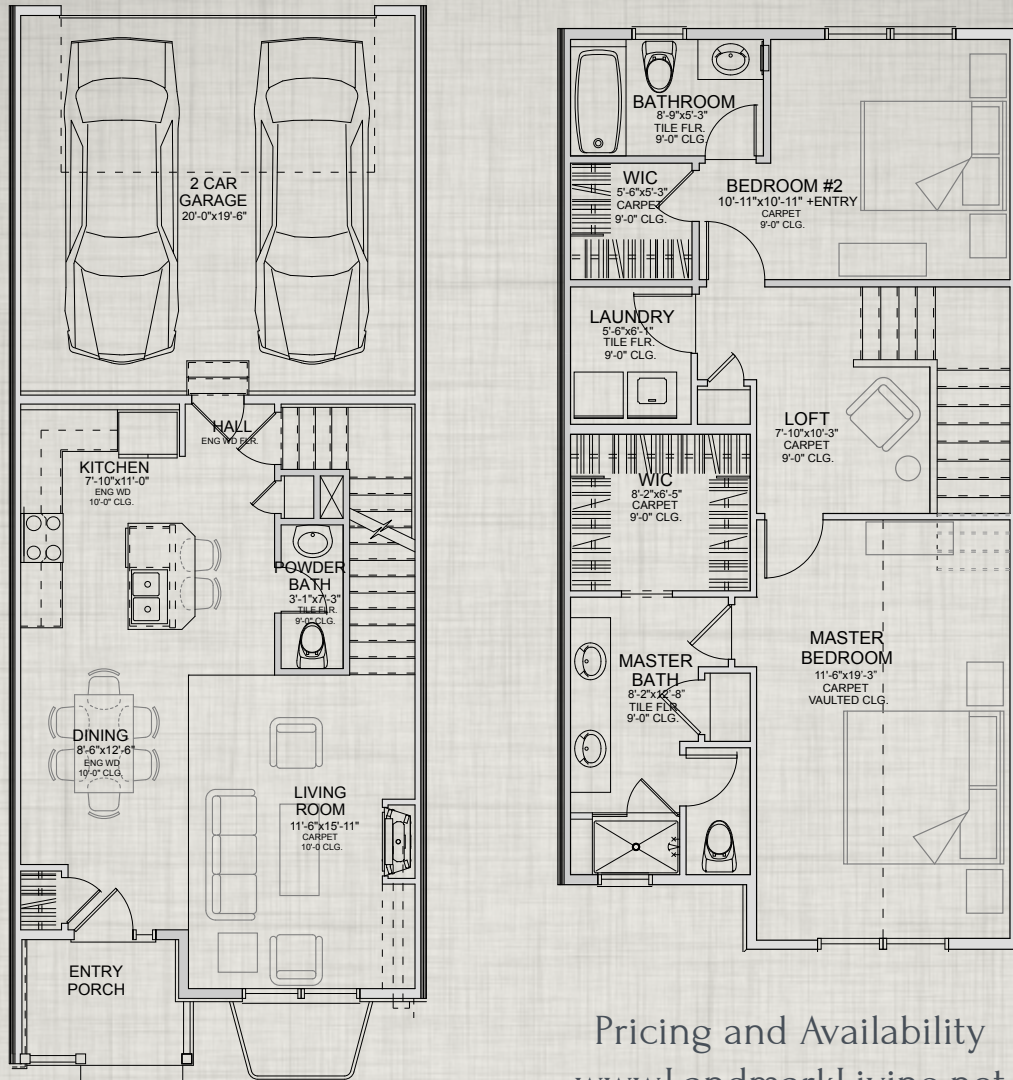

TIMNATH RANCH

Pricing and Availability
www.LandmarkLiving.net

Barrington

1,421 Finished Square Feet
1,948 Total Square Feet
2 Bedroom/Master Suites,
2.5 Bath, 2 Car Garage, Basement

Actual floor plan and dimensions may vary from artists rendering. Specifications and pricing may change without notice. Builder reserves the right to substitute materials and features of equal or better quality without home buyer approval.