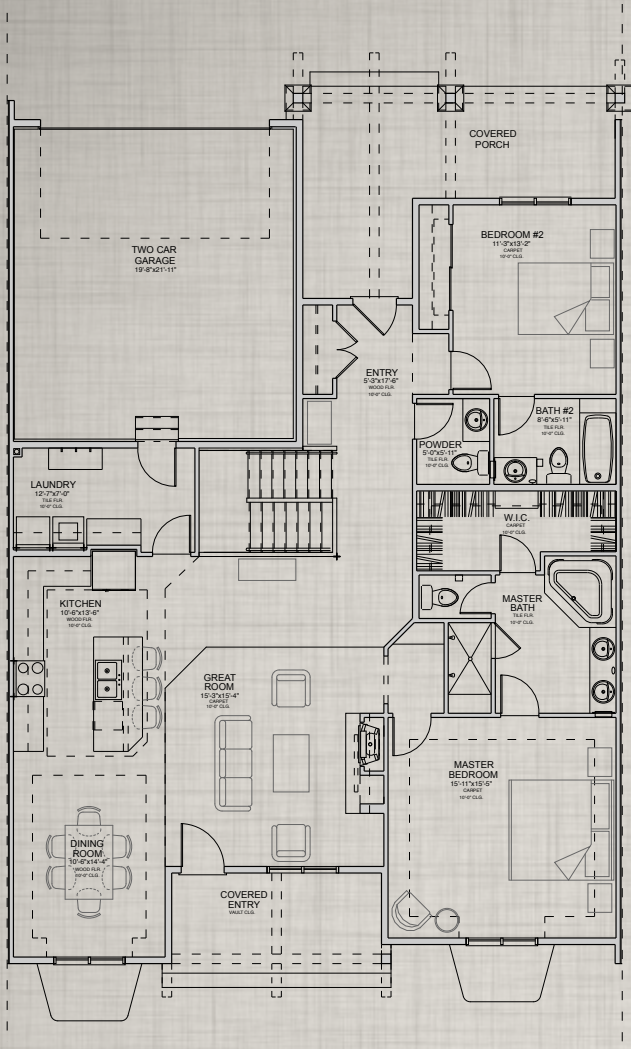

## Timber Creek Unit 102

3 Bedroom, Flex Room, 5 Bathroom,  
Partial Finished Basement With Full Bar 2 Patios/Porches  
3,066 Finished Sq Ft | 3,402 Total Sq Ft

Actual floor plan and dimensions may vary from artists rendering. Specifications and pricing may change without notice. Builder reserves the right to substitute materials and features of equal or better quality without home buyer approval.