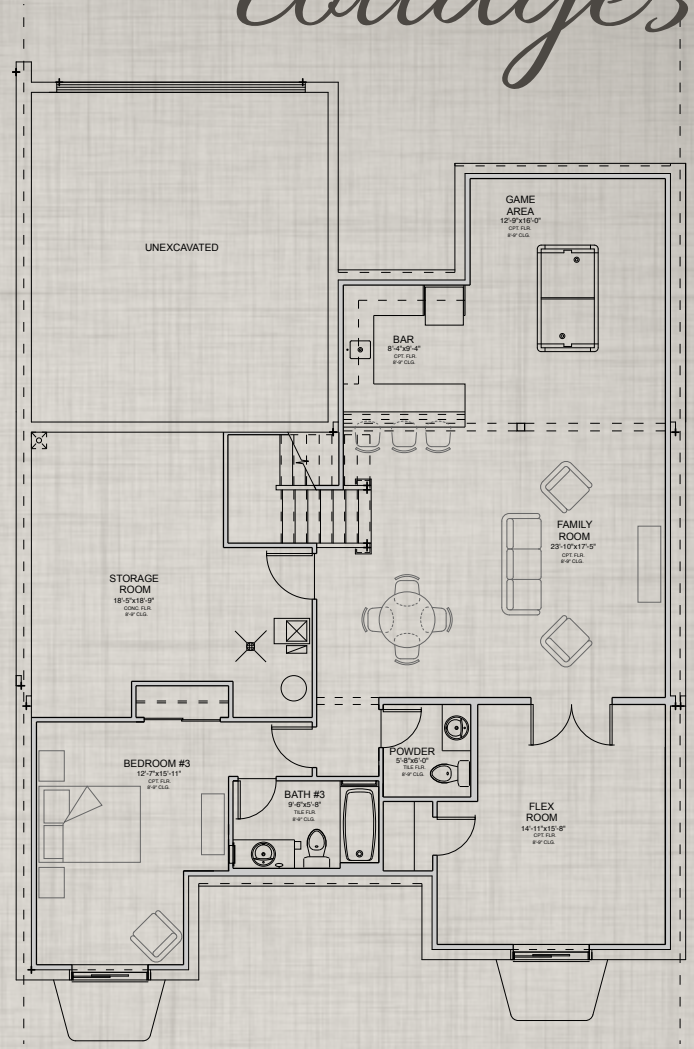

## Timber Creek Unit 102

3 Bedroom, Flex Room, 5 Bathroom,  
Partial Finished Basement With Full Bar 2 Patios/Porches  
3,066 Finished Sq Ft | 3,402 Total Sq Ft

Actual floor plan and dimensions may vary from artists rendering. Specifications and pricing may change without notice. Builder reserves the right to substitute materials and features of equal or better quality without home buyer approval.