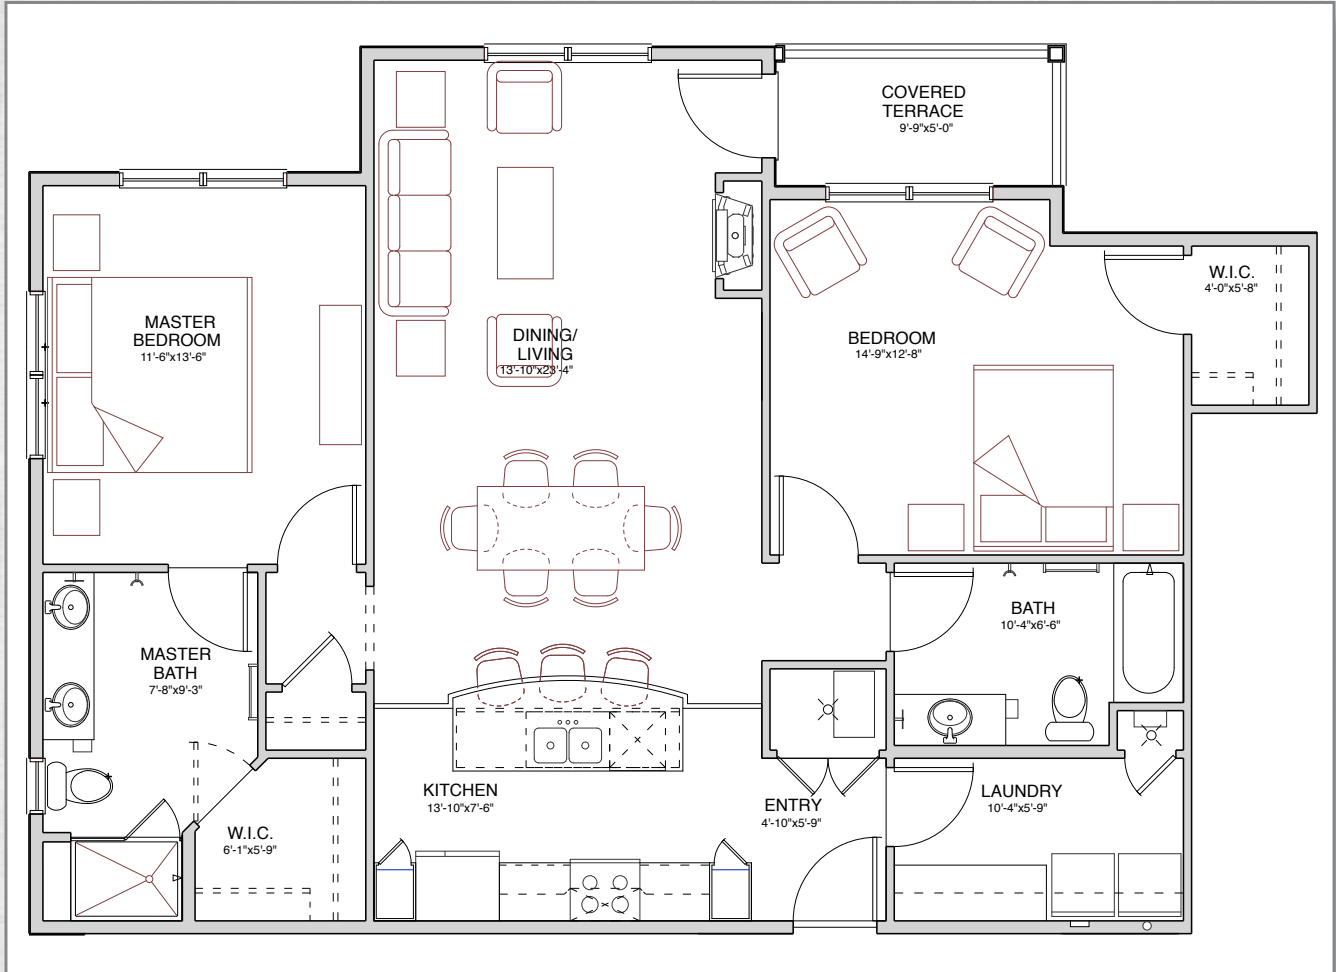

# the flats AT CENTERRA

*\*top floor floor plan shown*

## Princeton

2 Bedroom, 2 Bathroom  
1,019 – 1,161 Square Feet *\*per floor*