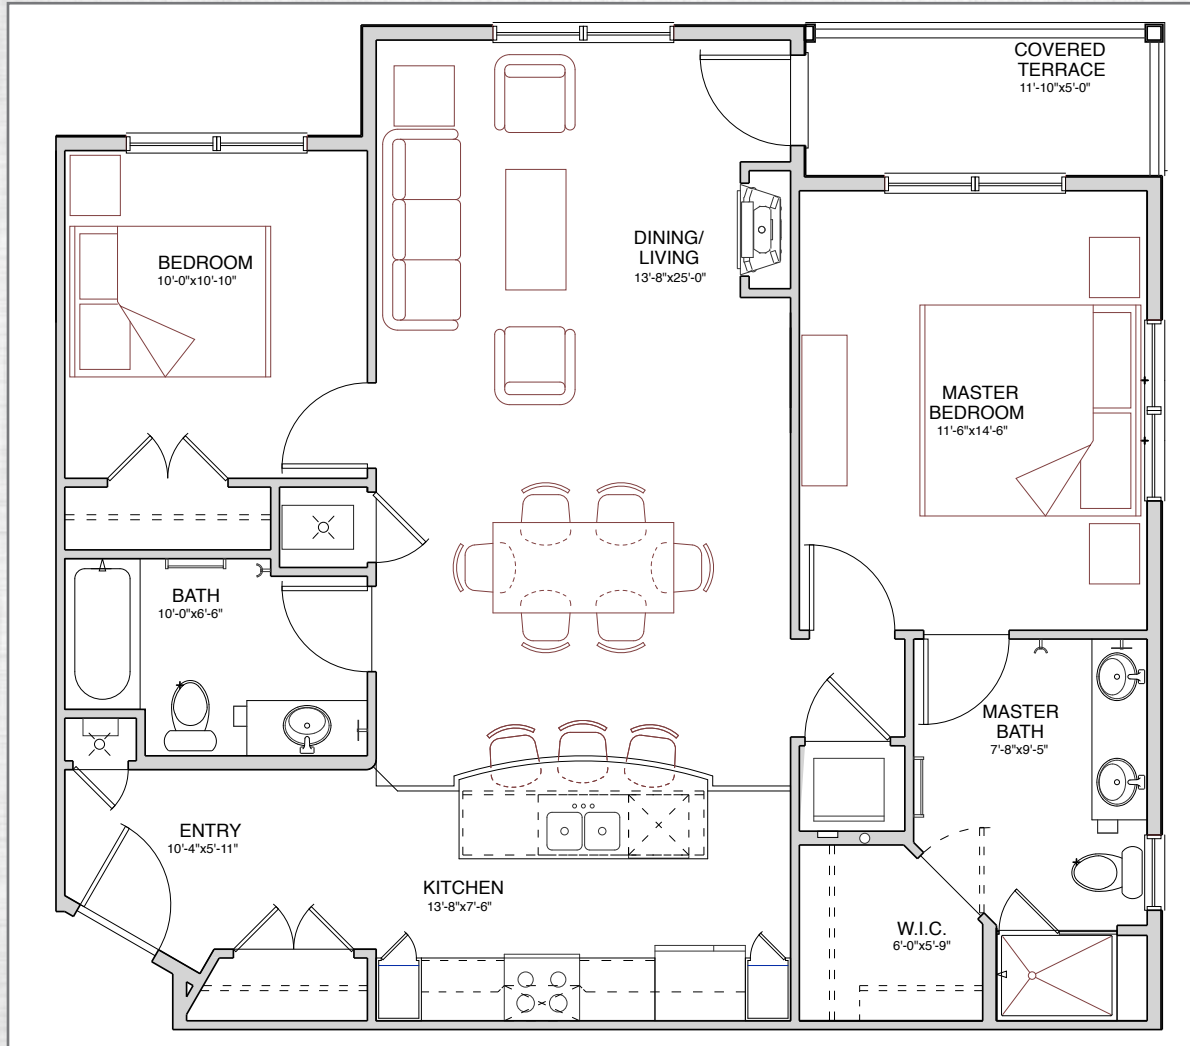

# the flats AT CENTERRA

## Oxford

2 Bedroom, 2 Bathroom  
1,072 Square Feet

**LANDMARK**  
*Homes*