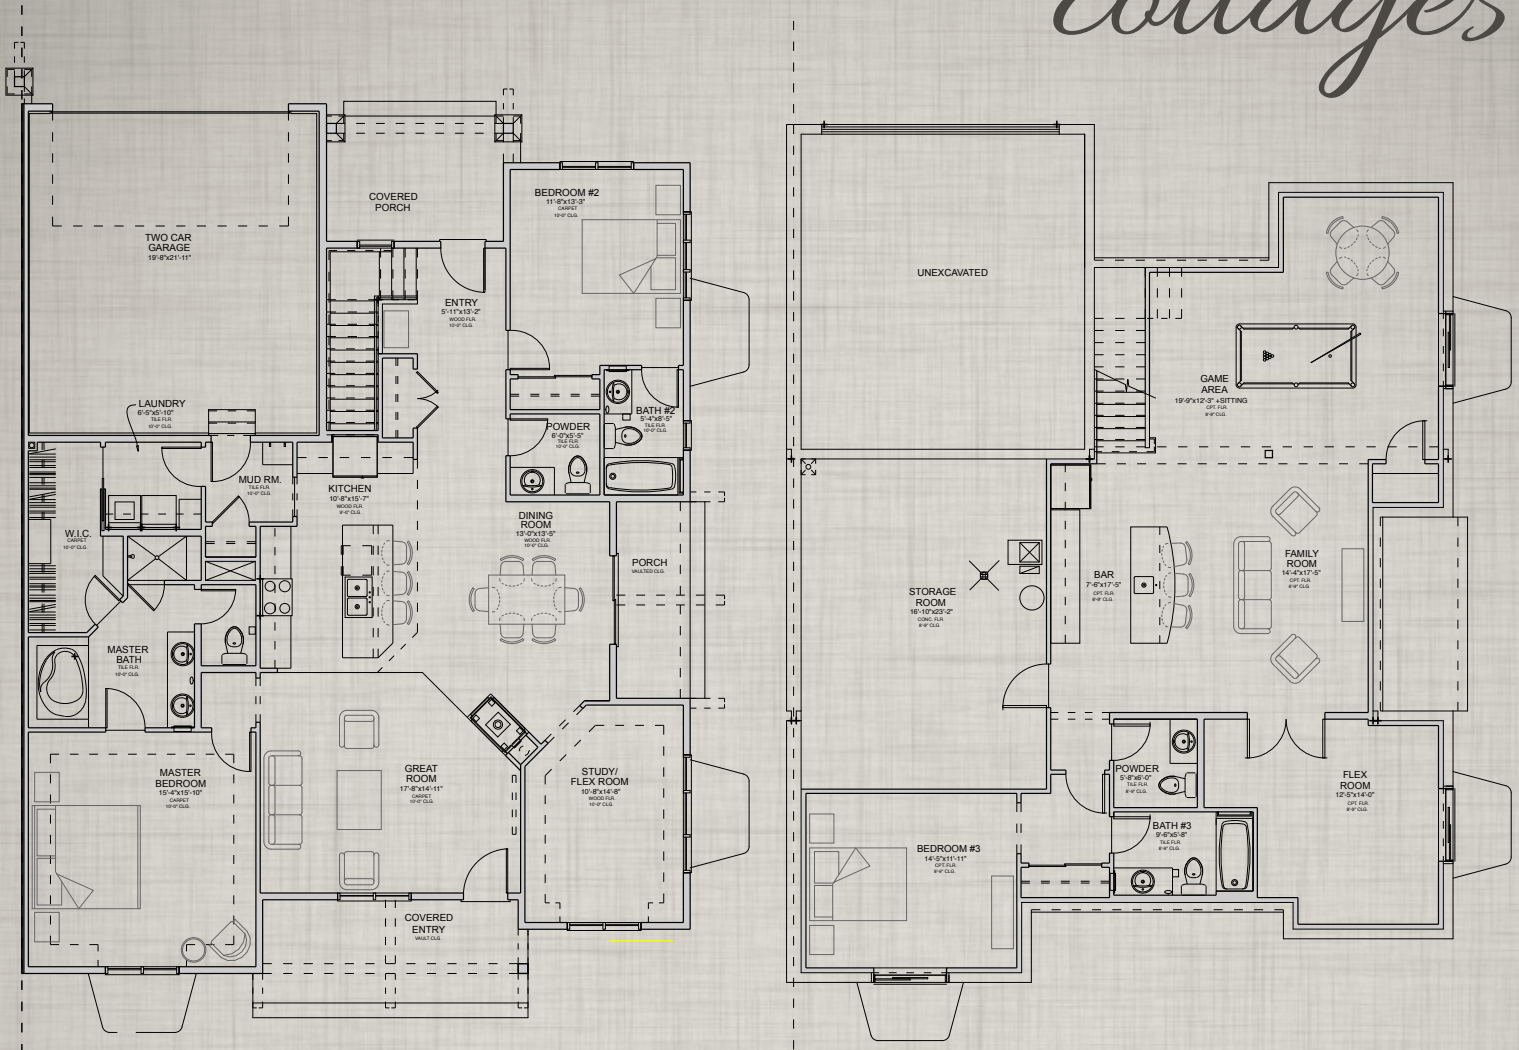

ARROWHEAD

cottages

Fossil Creek

Unit 103

3 Bedroom, Study, Flex Room, 5 Bathroom
 Partial Finished Basement With Full Bar, 3 Patios/Porches
 3,100 Finished Sq Ft | 3,475 Total Sq Ft

Actual floor plan and dimensions may vary from artists rendering. Specifications and pricing may change without notice. Builder reserves the right to substitute materials and features of equal or better quality without home buyer approval.