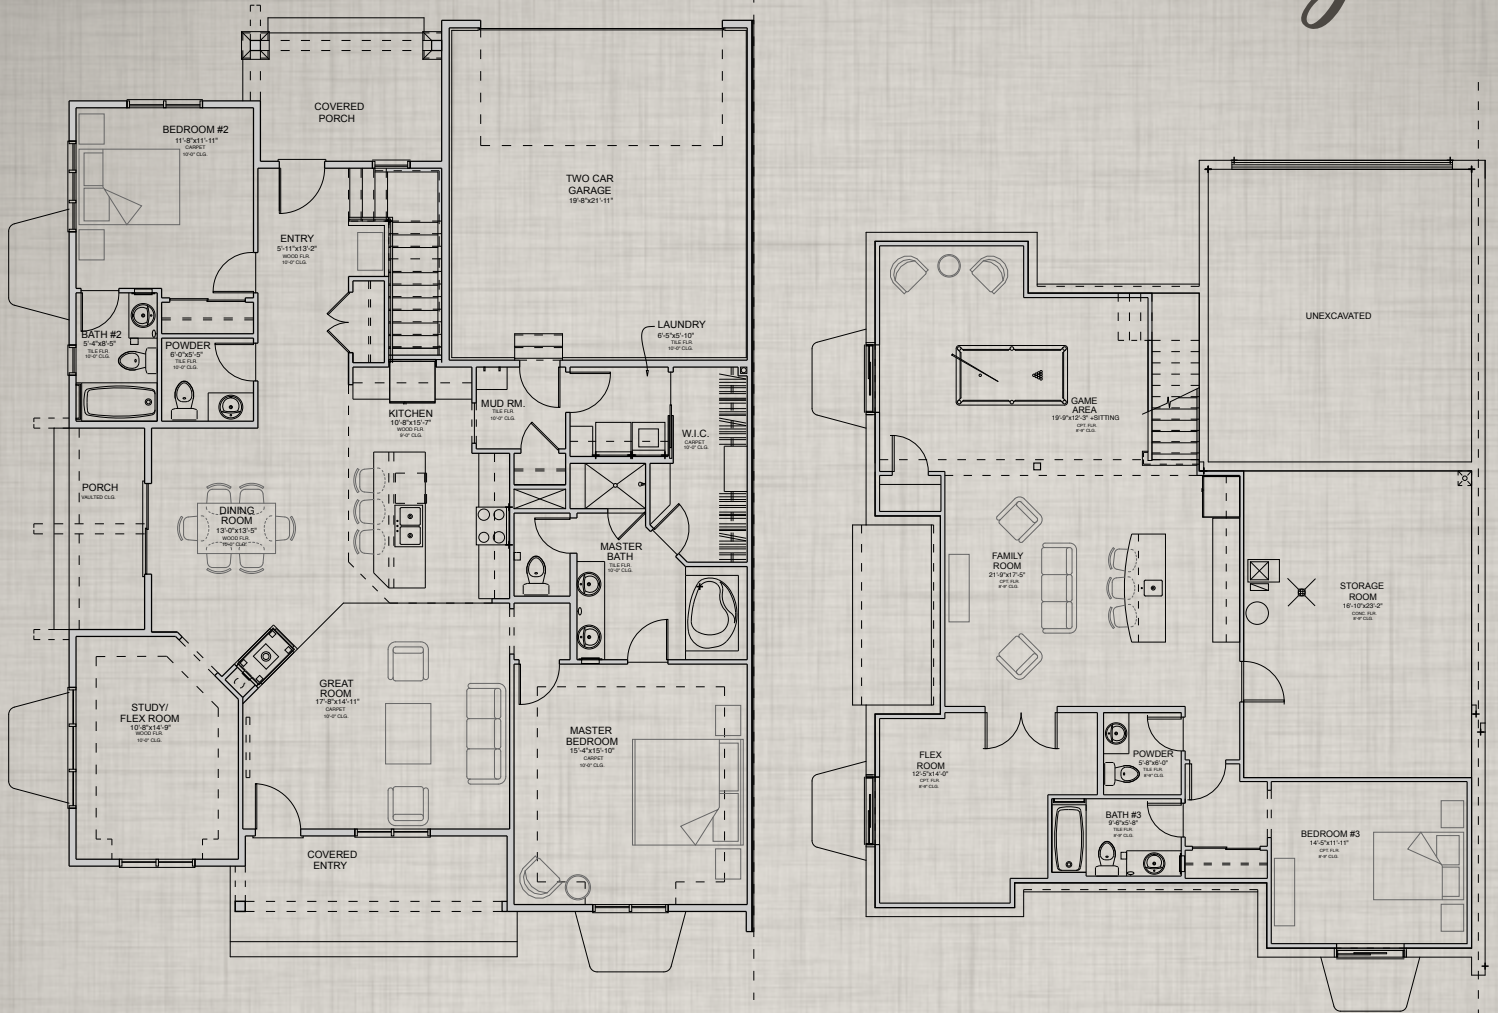

ARROWHEAD

cottages

Fossil Creek

Unit 101

3 Bedroom, Study, Flex Room, 5 Bathroom
 Partial Finished Basement With Full Bar, 3 Patios/Porches
 3,062 Finished Sq Ft | 3,497 Total Sq Ft

Actual floor plan and dimensions may vary from artists rendering. Specifications and pricing may change without notice. Builder reserves the right to substitute materials and features of equal or better quality without home buyer approval.