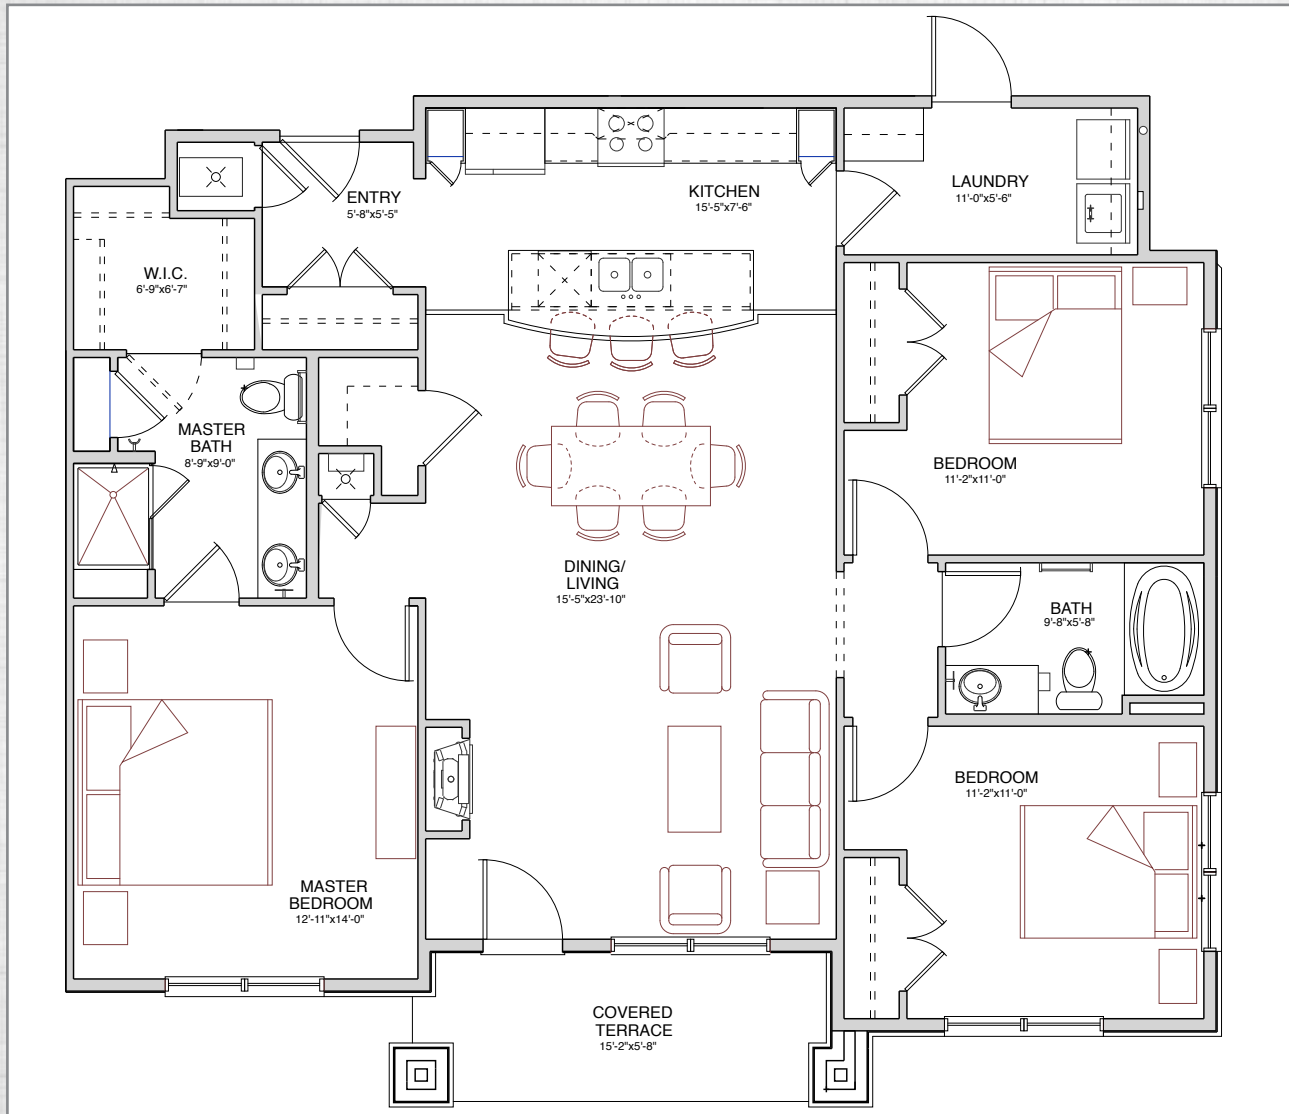

the flats AT CENTERRA

**first floor floor plan shown*

Cambridge

3 Bedroom, 2 Bathroom
1,383 Square Feet **per floor/building*

LANDMARK
Homes