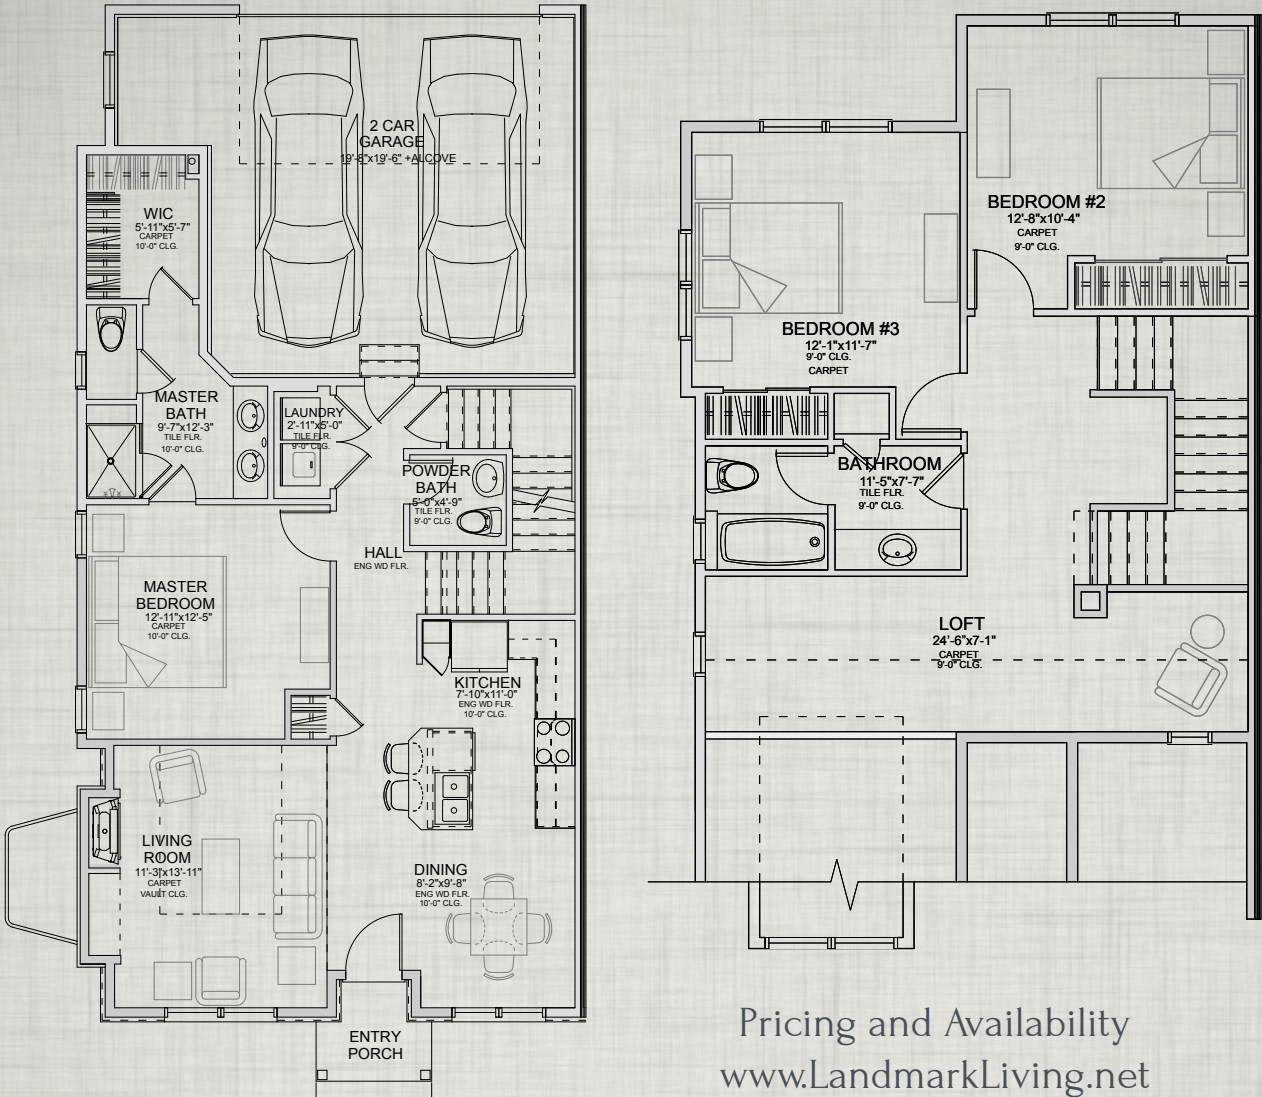

TIMNATH RANCH

Pricing and Availability
www.LandmarkLiving.net

Addison

1,712 Finished Square Feet
2,521 Total Square Feet
Main Floor Master, 3 Bedroom
& Loft, 2.5 Bath, 2 Car Garage, Basement

Actual floor plan and dimensions may vary from artists rendering. Specifications and pricing may change without notice.
Builder reserves the right to substitute materials and features of equal or better quality without home buyer approval.