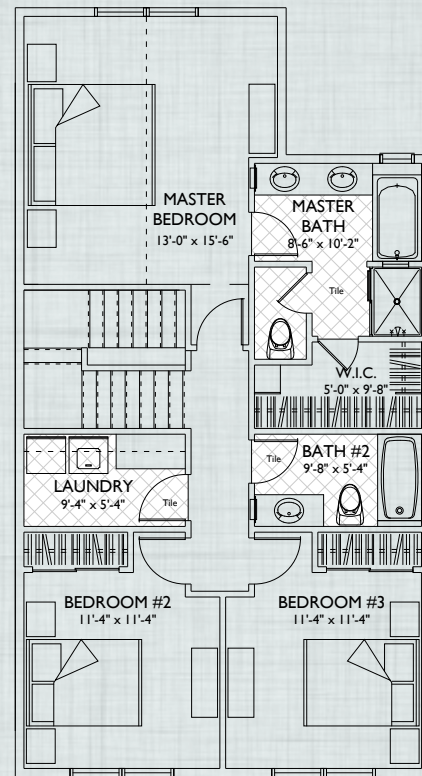

THE TOWNS

THE LAKES
AT CENTERRA

Pricing and Availability
www.LandmarkLiving.net

Concord

1,599 Finished Square Feet
2,273 Total Square Feet (Full Basement)
3 bedroom, 2.5 Bath, 2 Car Garage