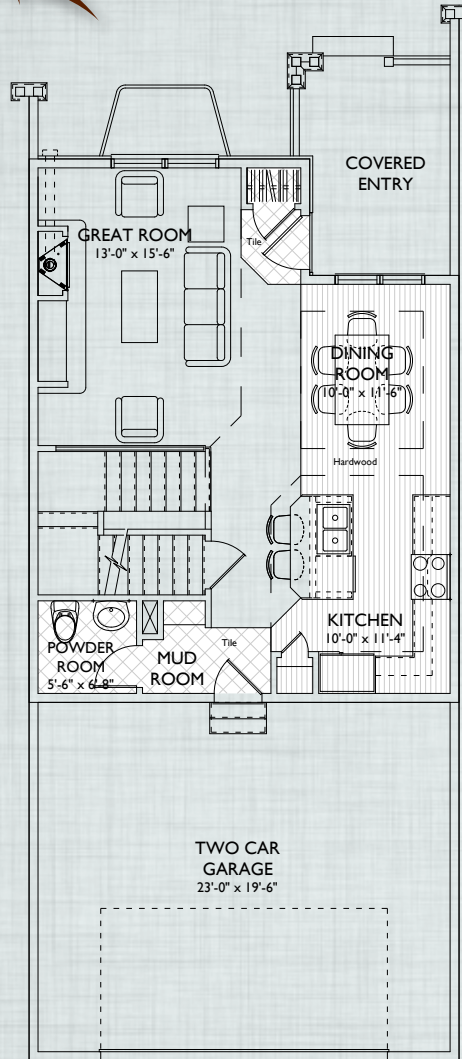

THE TOWNS

THE LAKES
AT CENTERRA

Pricing and Availability
www.LandmarkLiving.net

Concord

1,599 Finished Square Feet
2,273 Total Square Feet (Full Basement)
3 bedroom, 2.5 Bath, 2 Car Garage