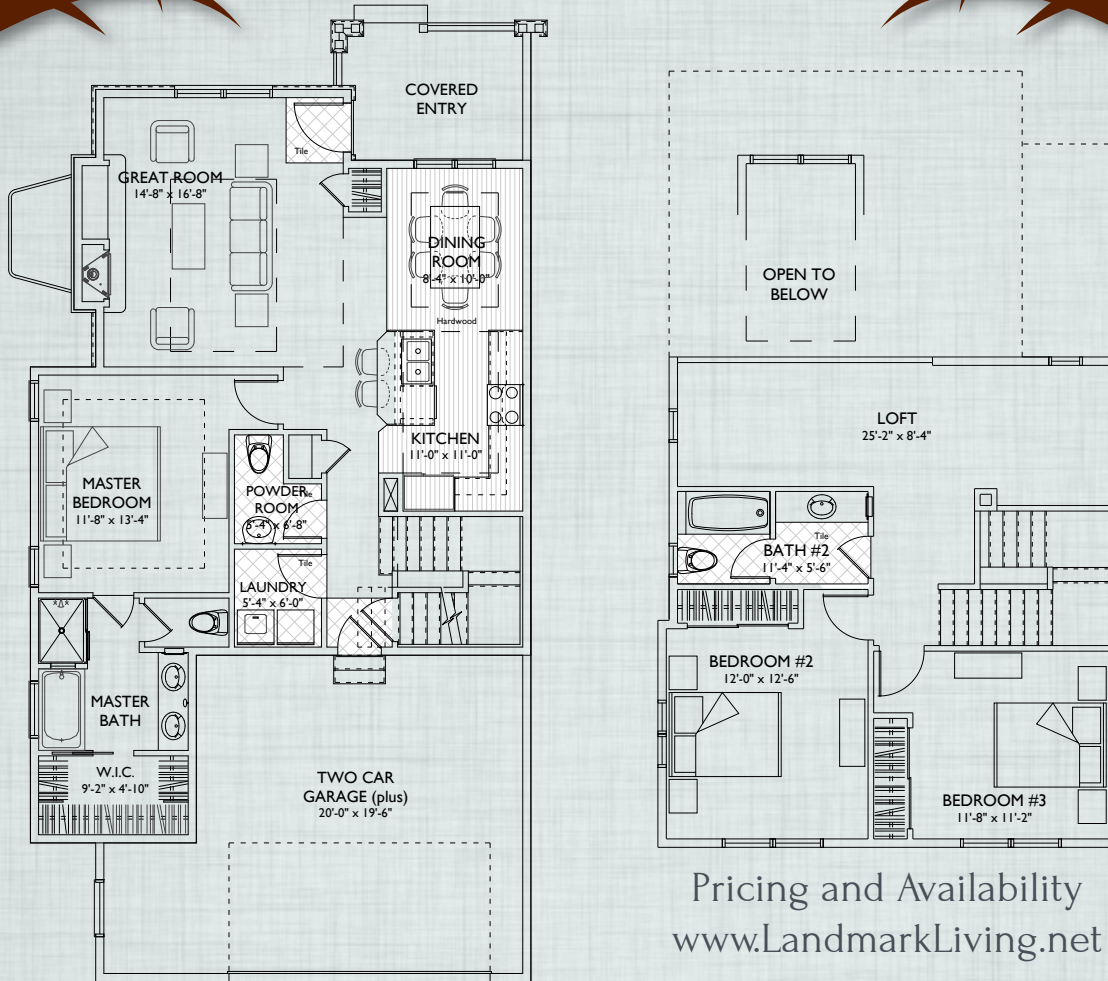

THE TOWNS

THE LAKES

AT CENTERRA

Pricing and Availability
www.LandmarkLiving.net

Ambrose

1,794 Finished Square Feet
2,871 Total Square Feet (Full Basement)
Main floor master, 3 Bedroom
loft, 2.5 Bath, 2 Car Garage