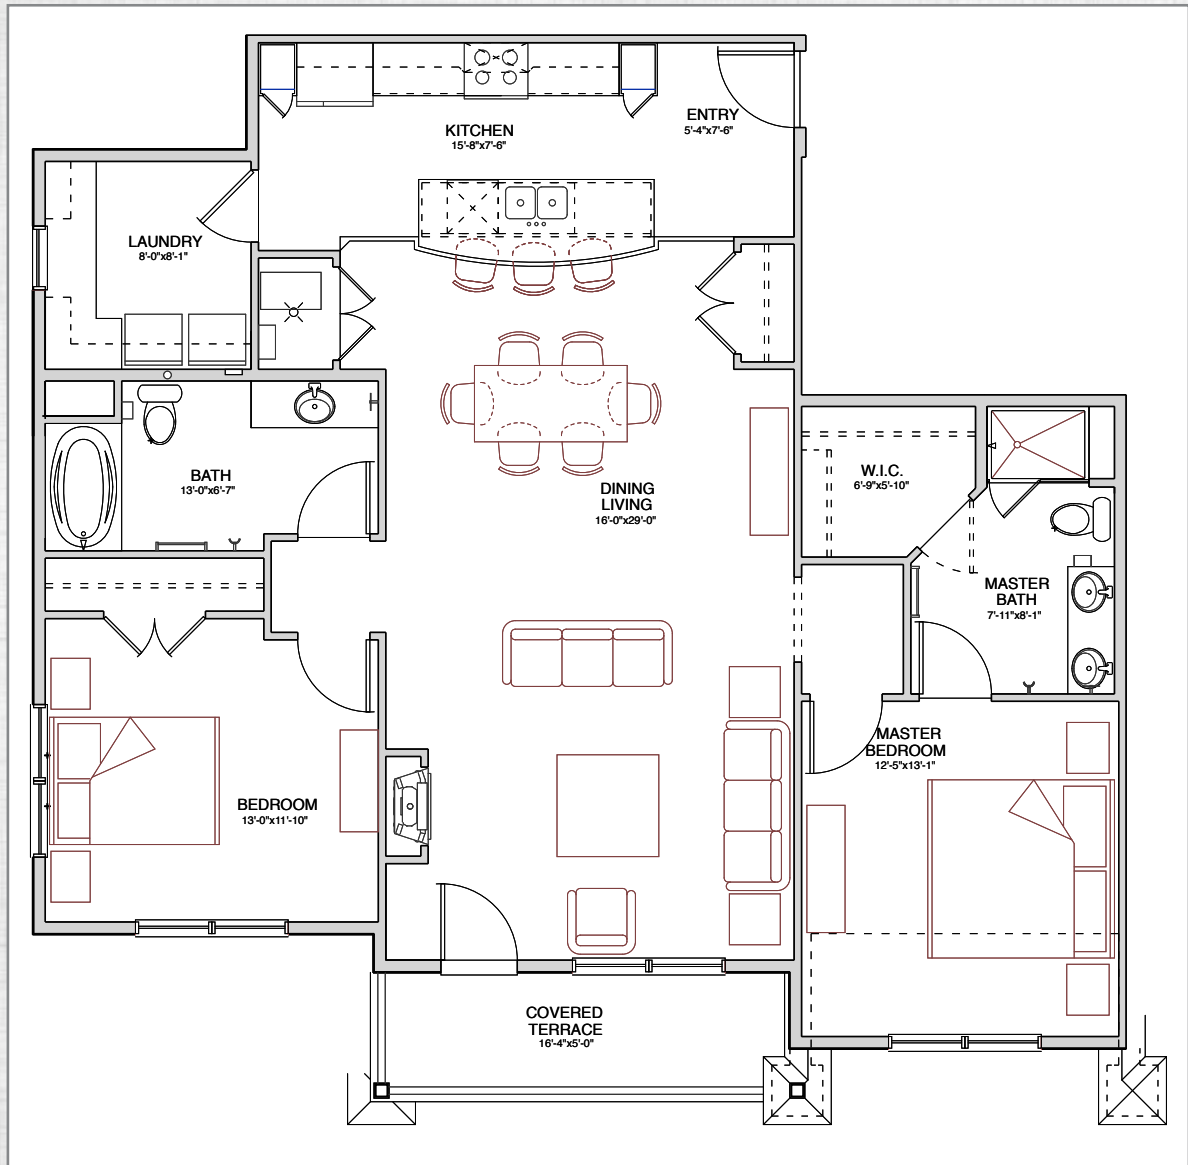

the flats AT CENTERRA

Yale

2 Bedroom, 2 Bathroom
1,332 Square Feet

LANDMARK
Homes