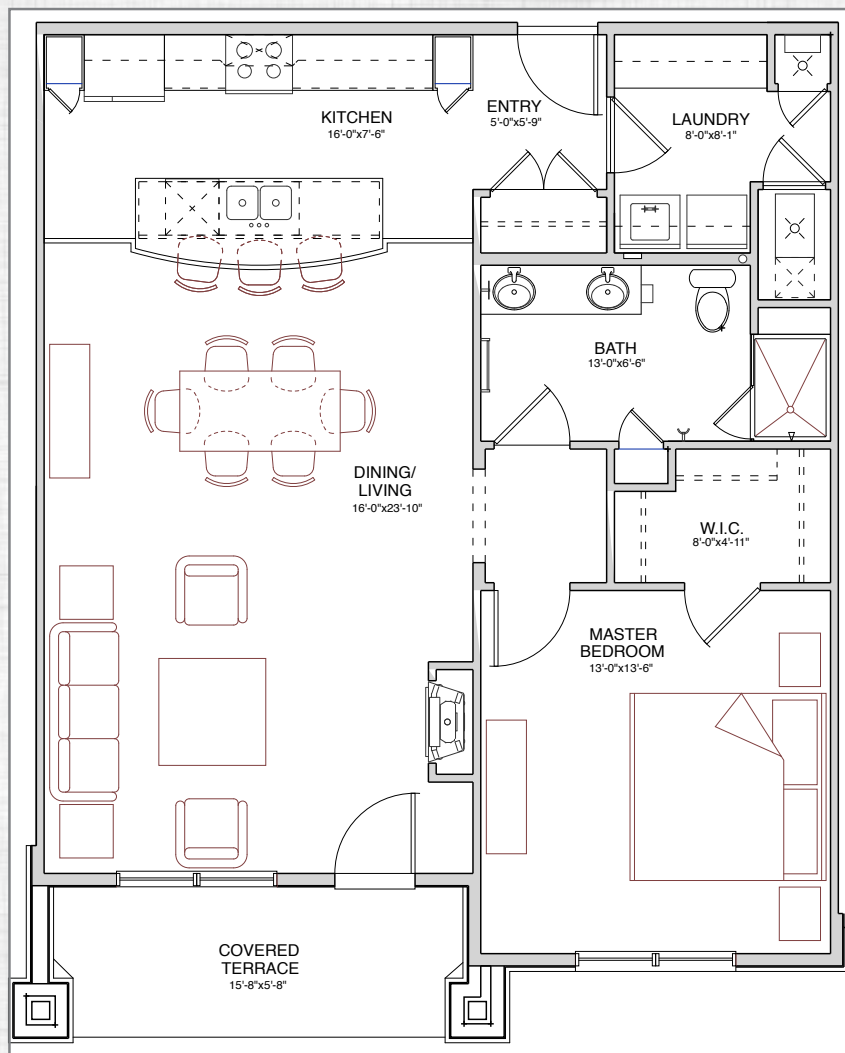

the flats AT CENTERRA

**12 and 20 plex floor plan shown*

Stanford

1 Bedroom, 1 Bathroom
962 – 972 Square Feet **per building*