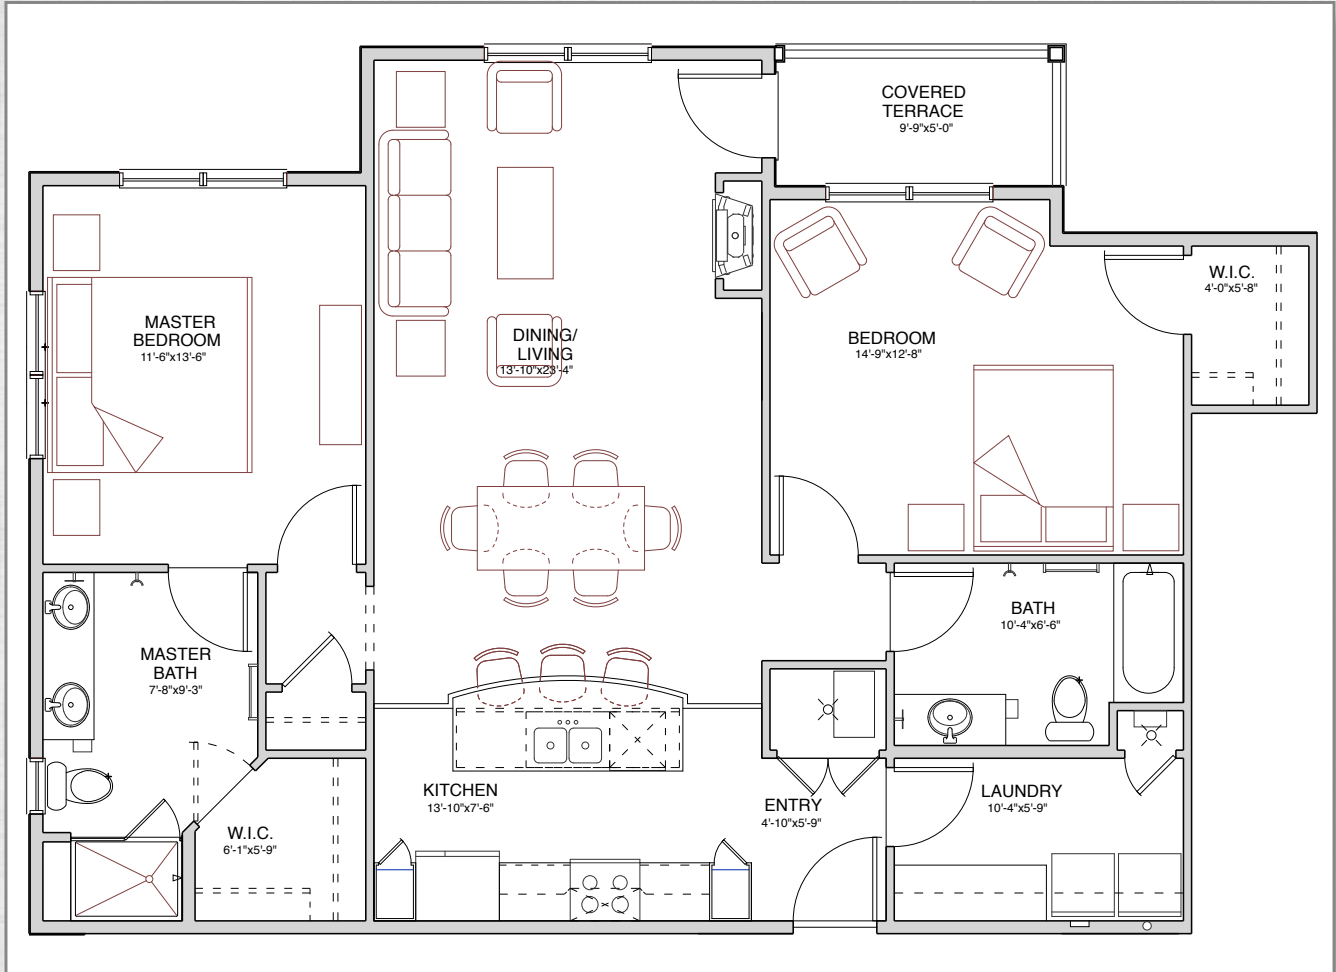

the flats AT CENTERRA

**top floor floor plan shown*

Princeton

2 Bedroom, 2 Bathroom
1,019 – 1,161 Square Feet **per floor*