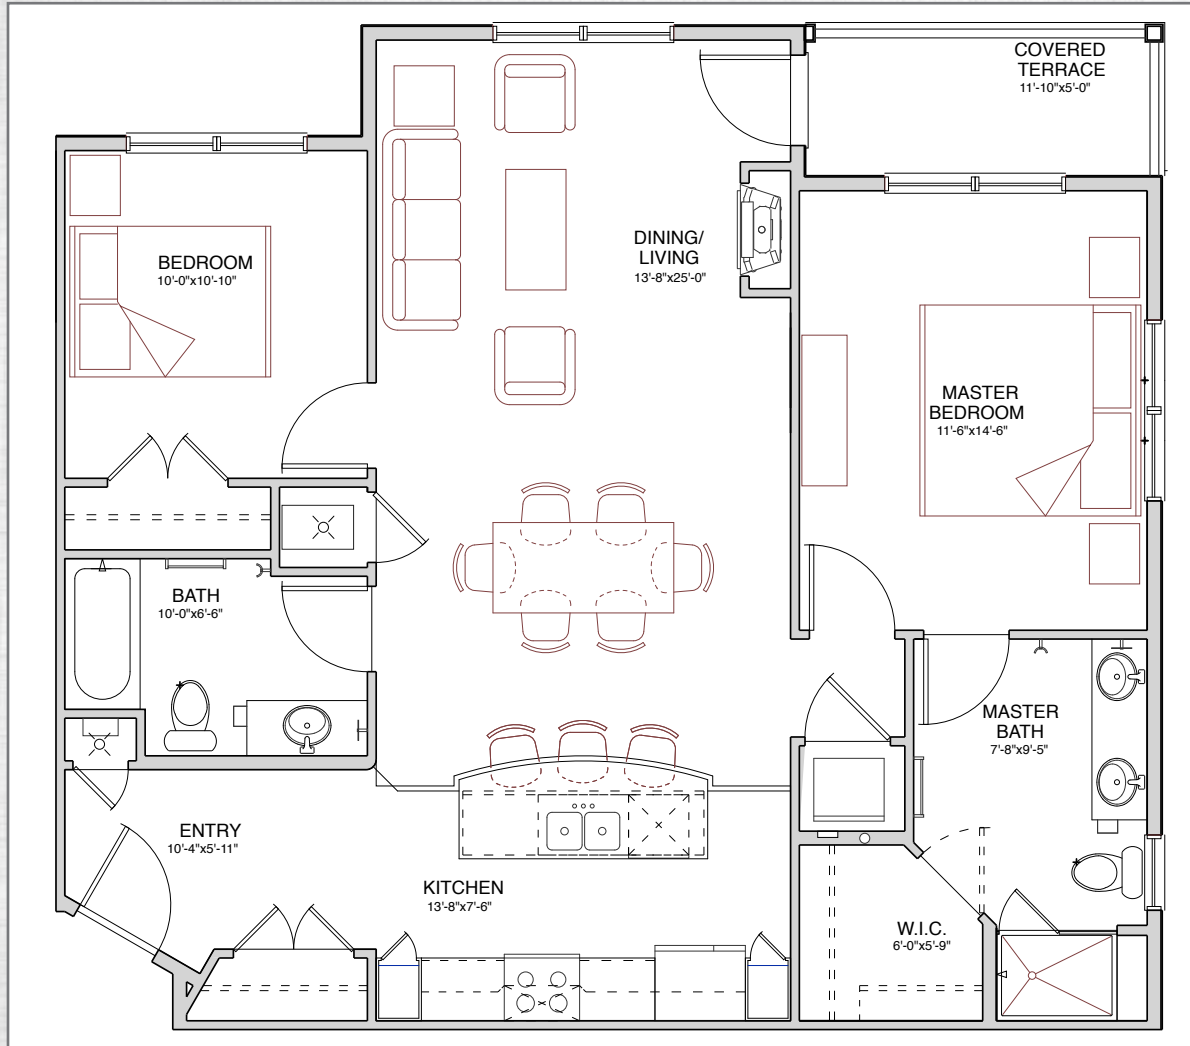

the flats AT CENTERRA

Oxford

2 Bedroom, 2 Bathroom
1,072 Square Feet

LANDMARK
Homes