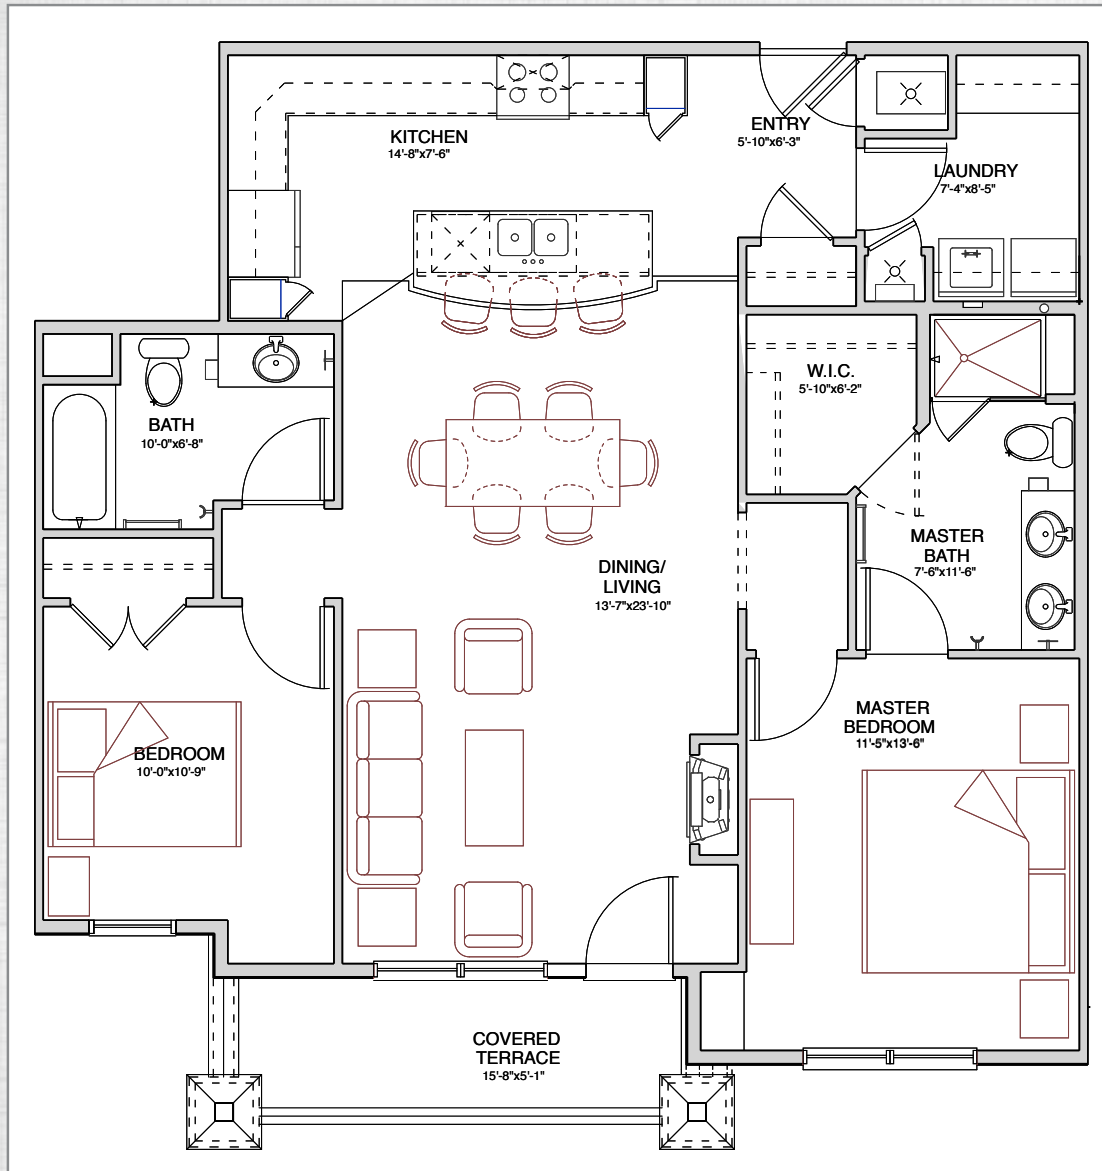

the flats AT CENTERRA

Harvard

2 Bedroom, 2 Bathroom
1,098 Square Feet

LANDMARK
Homes