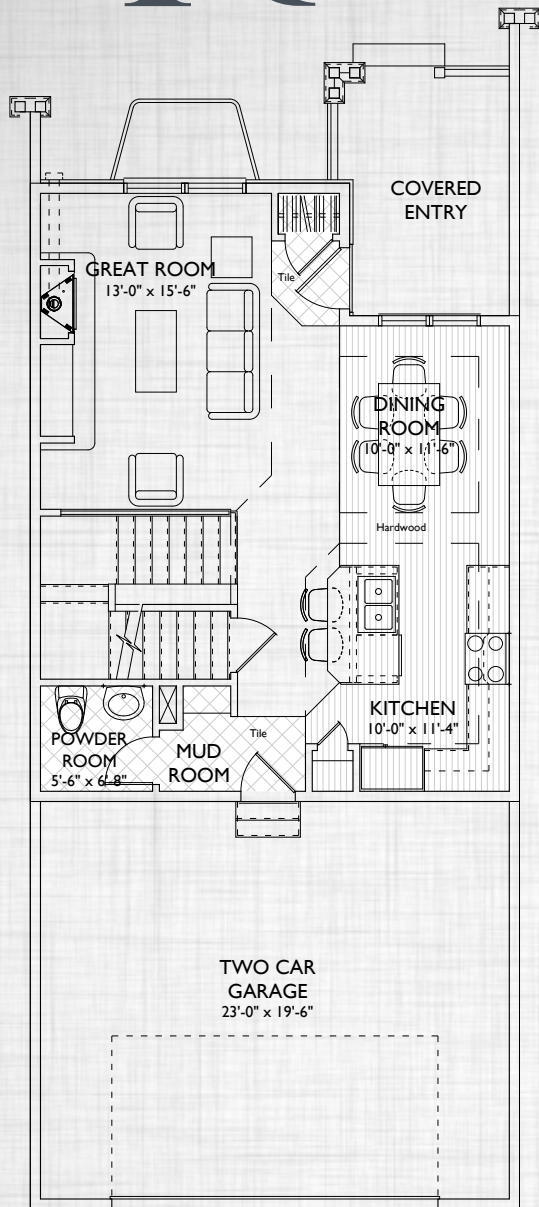

RAVENNA

at LA RIVA

A Highland Meadows Community

Pricing and Availability
www.LandmarkLiving.net

Concord

1,599 Finished Square Feet
2,273 Total Square Feet (Full Basement)
3 bedroom, 2.5 Bath, 2 Car Garage

LANDMARK
Homes