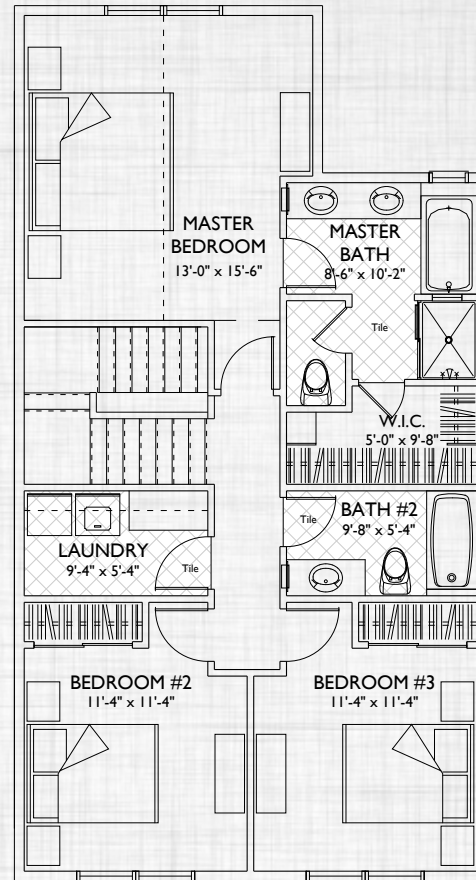

RAVENNA

at LA RIVA

A Highland Meadows Community

Pricing and Availability
www.LandmarkLiving.net

Concord

1,599 Finished Square Feet
2,273 Total Square Feet (Full Basement)
3 bedroom, 2.5 Bath, 2 Car Garage

LANDMARK
Homes