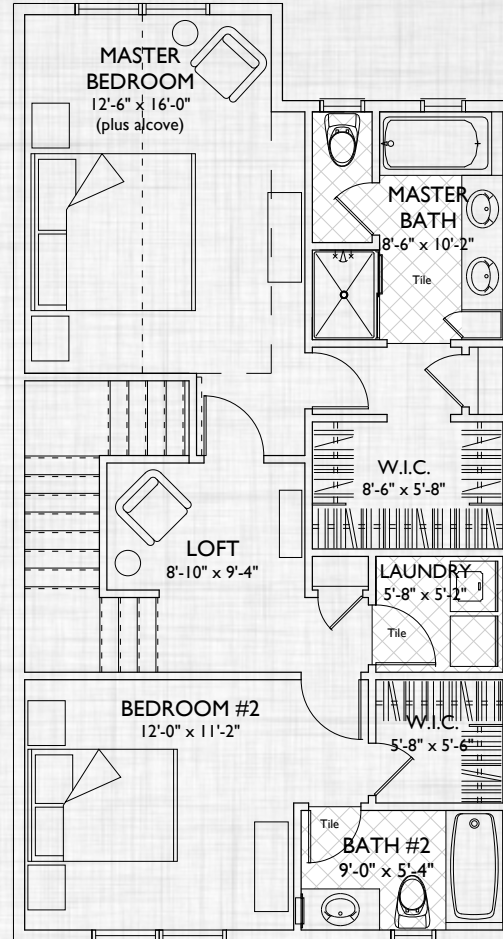

RAVENNA

at LA RIVA

A Highland Meadows Community

Pricing and Availability
www.LandmarkLiving.net

Breakwater

1,455 Finished Square Feet

2,085 Total Square Feet (Full Basement)

2 Bedroom/Master Suites, 2.5 Bath, 2 Car Garage