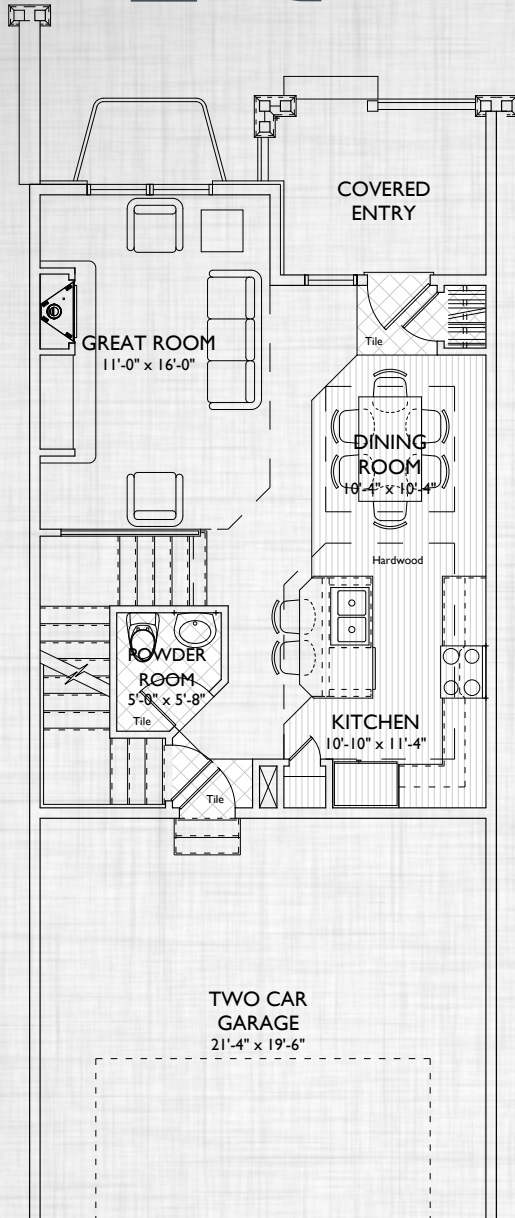

RAVENNA

at LA RIVA

A Highland Meadows Community

Pricing and Availability
www.LandmarkLiving.net

Breakwater

1,455 Finished Square Feet

2,085 Total Square Feet (Full Basement)

2 Bedroom/Master Suites, 2.5 Bath, 2 Car Garage