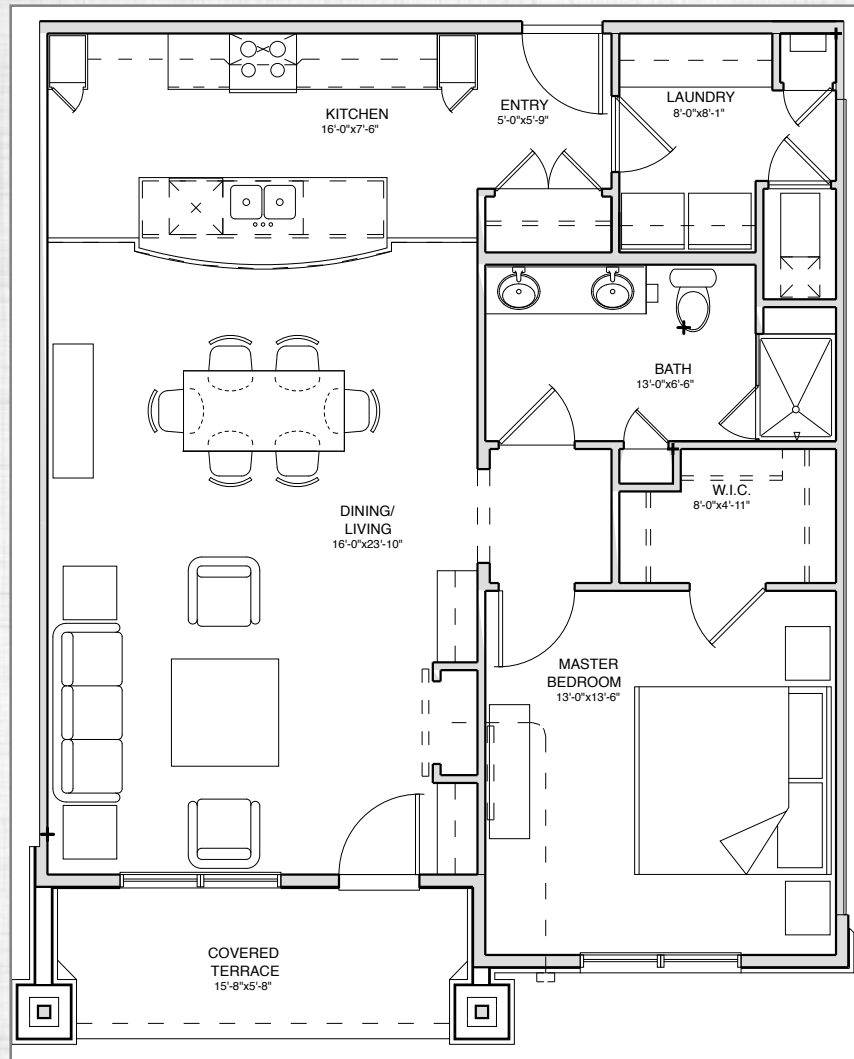

PORTOFINO FLATS

Stanford

1 Bedroom, 1 Bathroom
972 Square Feet