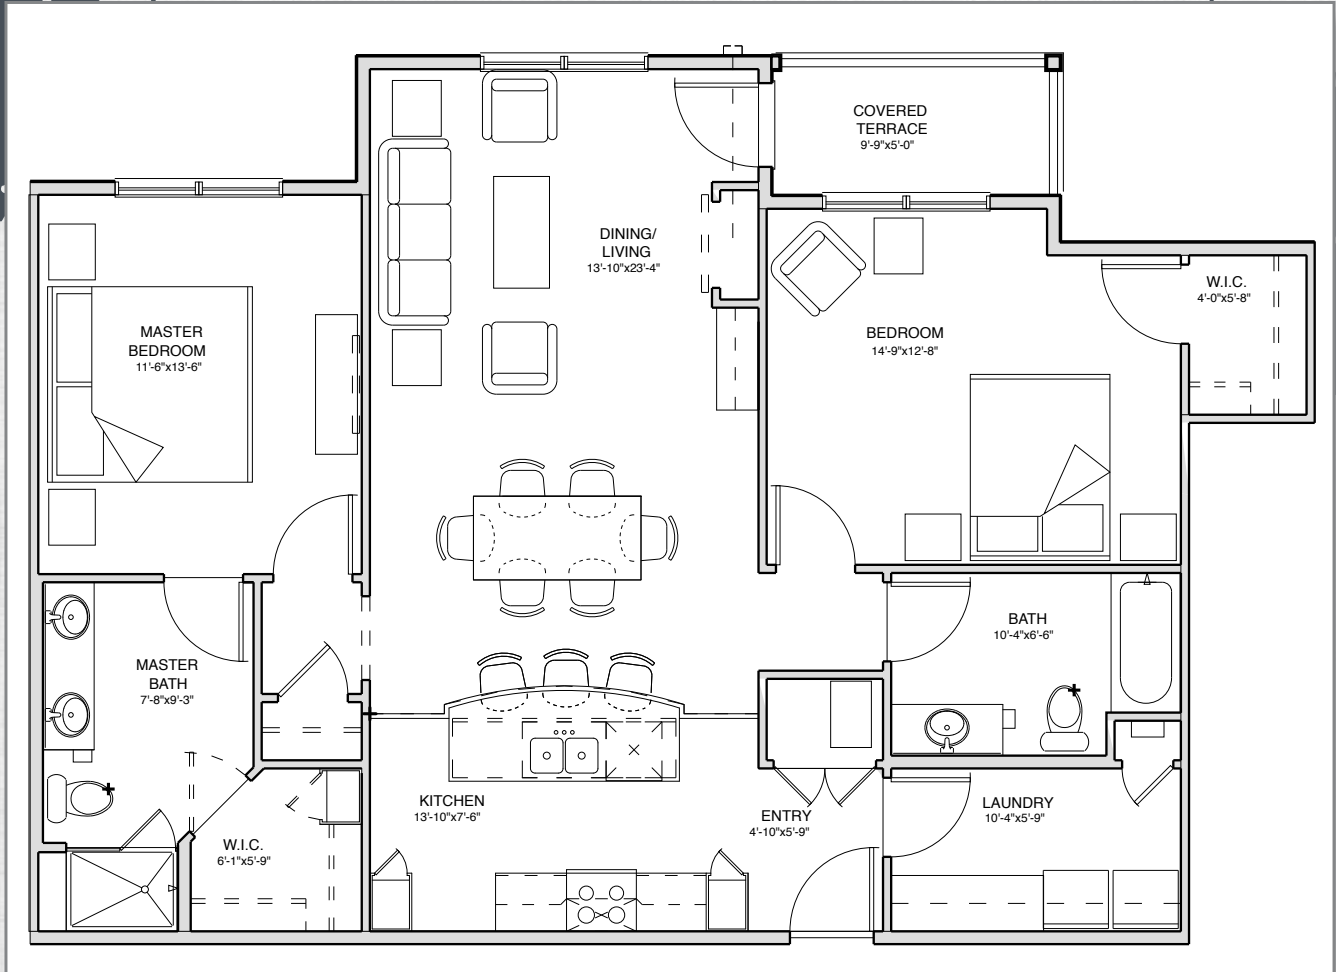

PORTOFINO FLATS

Princeton

2 Bedroom, 2 Bathroom
1,161 Square Feet **per floor*

LANDMARK
Homes

LA RIVA
A Highland Meadows Community