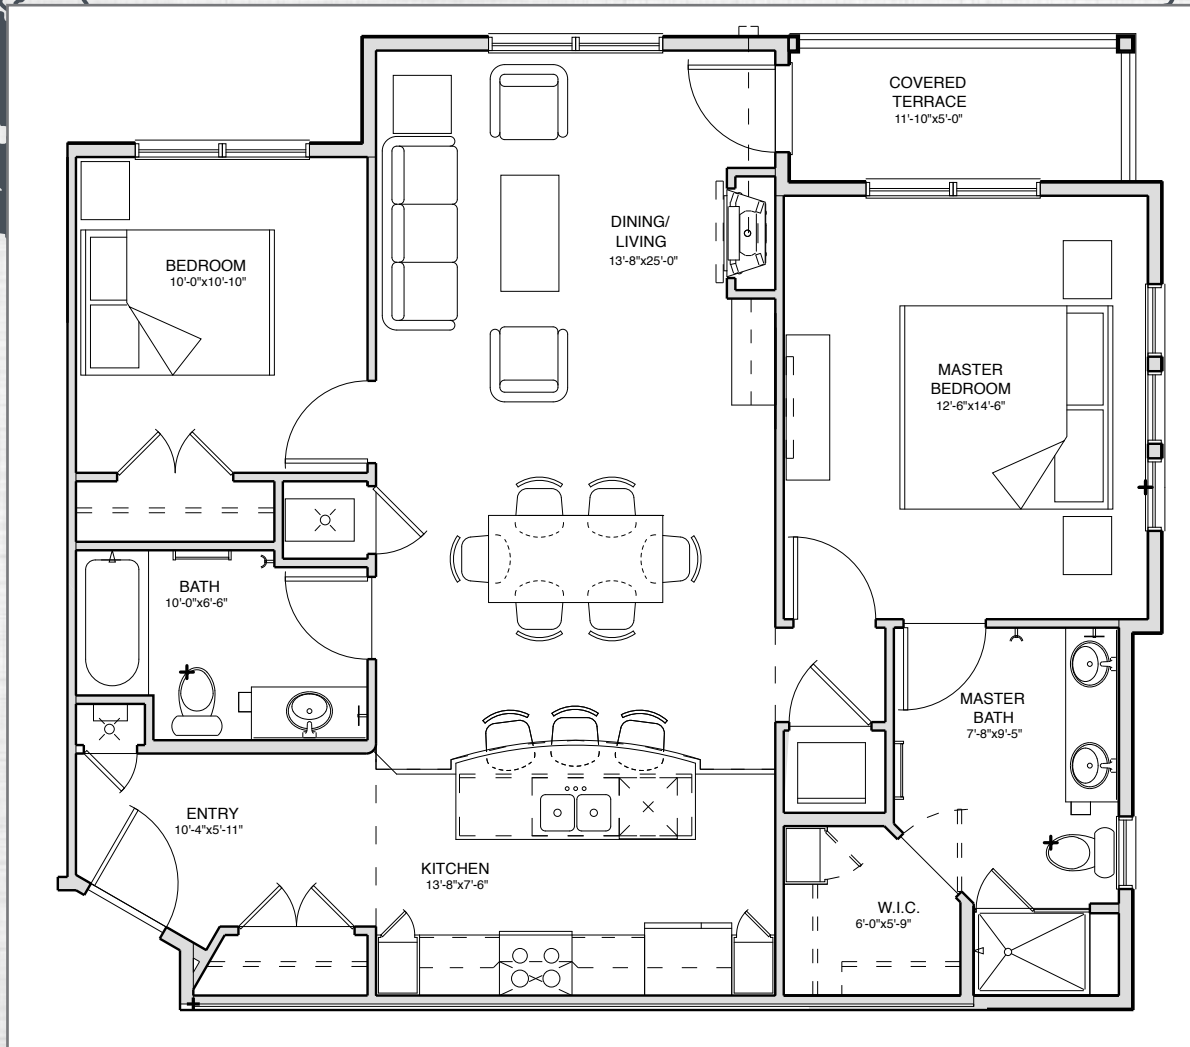

PORTOFINO FLATS

Oxford

2 Bedroom, 2 Bathroom
1,108 Square Feet

LANDMARK
Homes

LA RIVA
A Highland Meadows Community