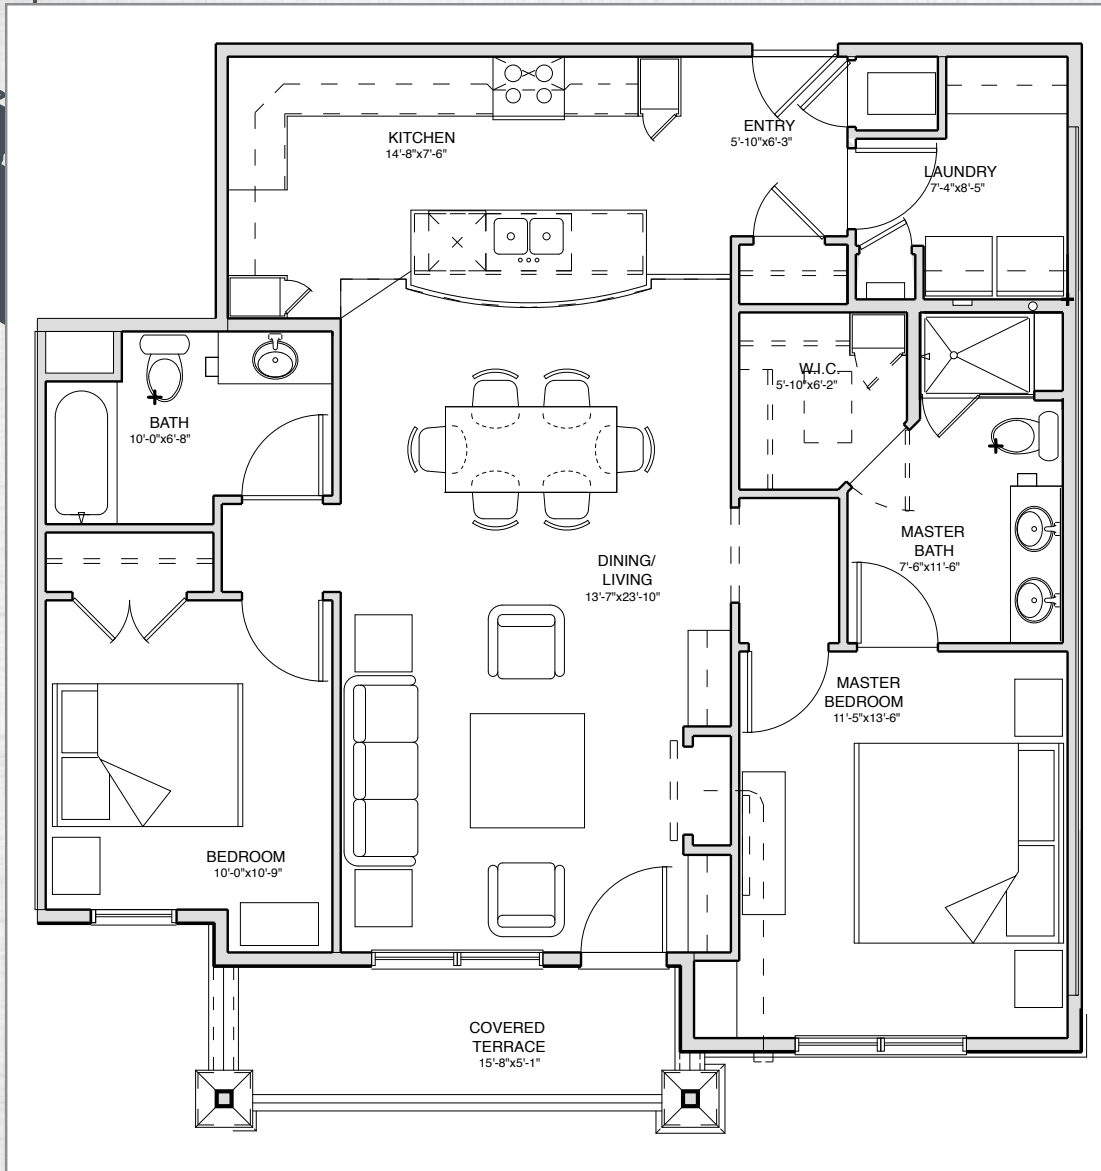

# PORTOFINO FLATS

## Harvard

2 Bedroom, 2 Bathroom  
1,098 Square Feet

**LANDMARK**  
*Homes*

**LA RIVA**  
A Highland Meadows Community