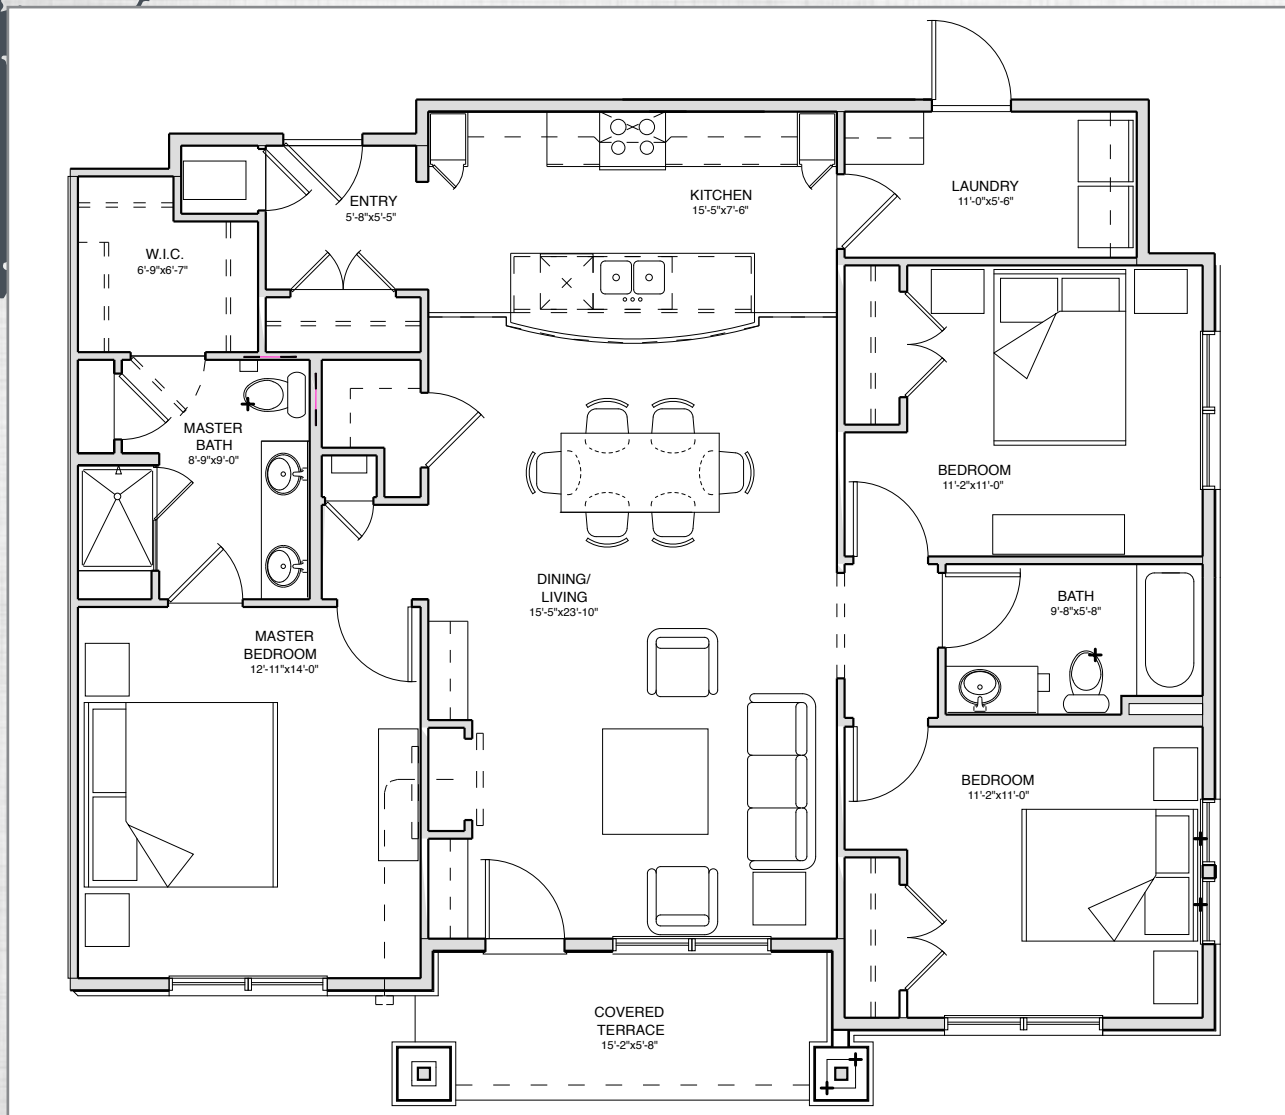

PORTOFINO FLATS

**first floor floor plan shown*

Cambridge

3 Bedroom, 2 Bathroom
1,372 – 1,383 Square Feet **per floor*

LANDMARK
Homes

LA RIVA
A Highland Meadows Community