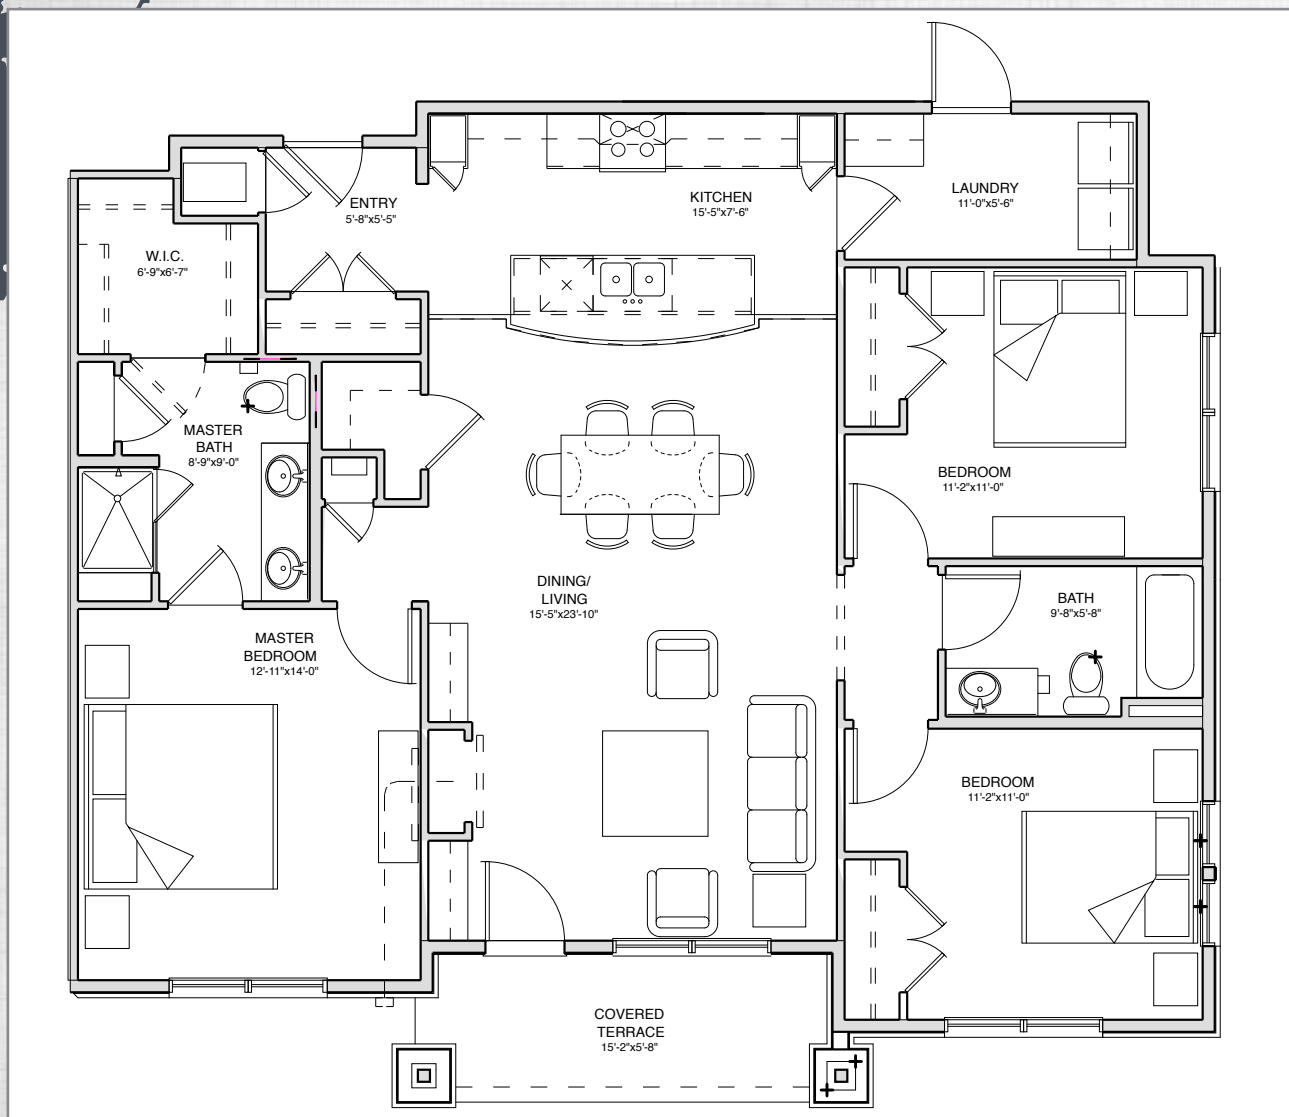

PORTOFINO FLATS

**first floor floor plan shown*

Cambridge

3 Bedroom, 2 Bathroom
1,383 Square Feet

LANDMARK
Homes

LA RIVA
A Highland Meadows Community