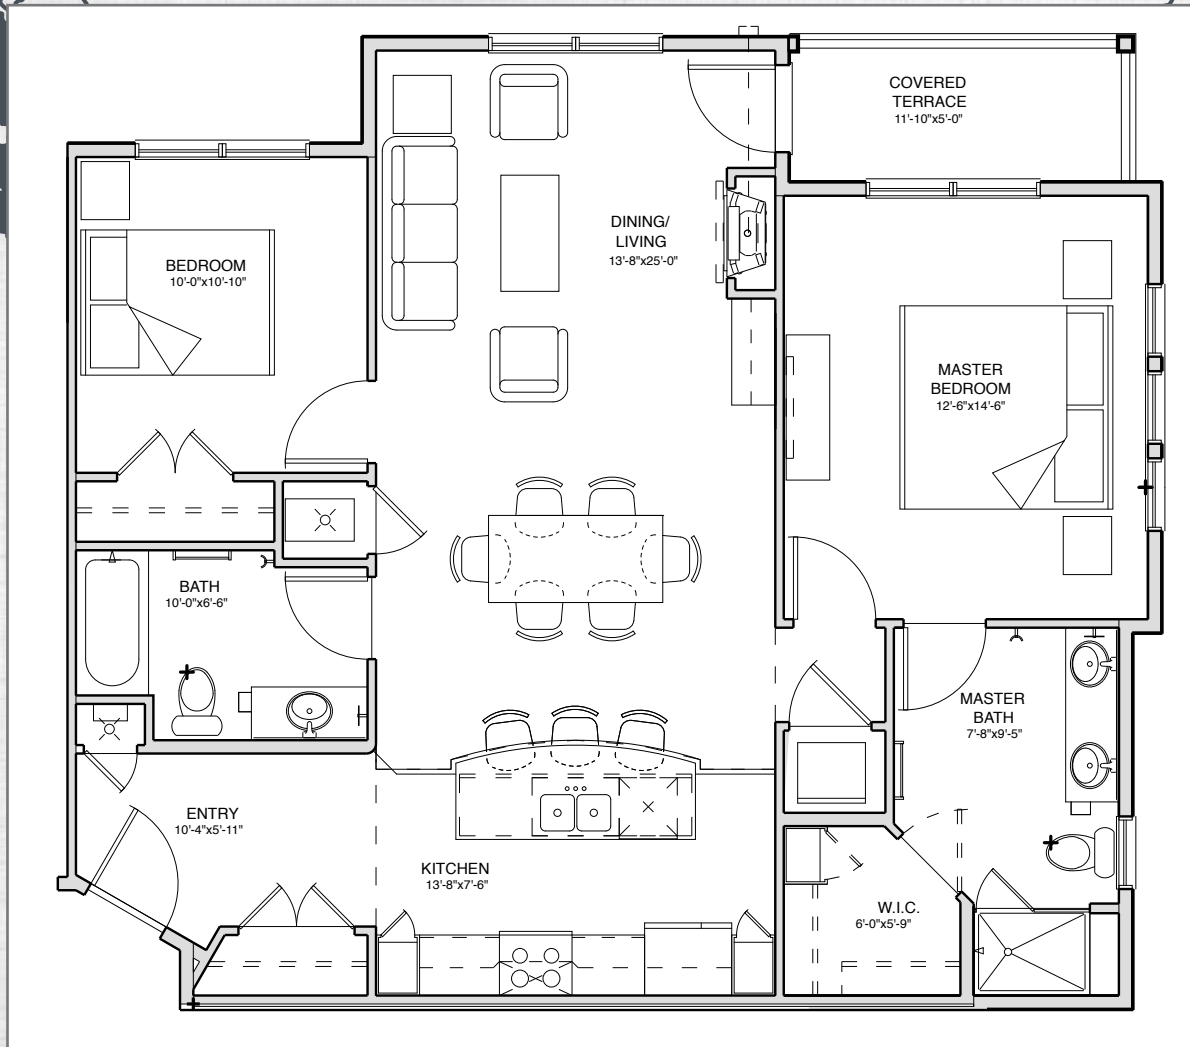

PORTOFINO FLATS

Oxford

2 Bedroom, 2 Bathroom
1,083 Square Feet

LANDMARK
Homes

LA RIVA
A Highland Meadows Community